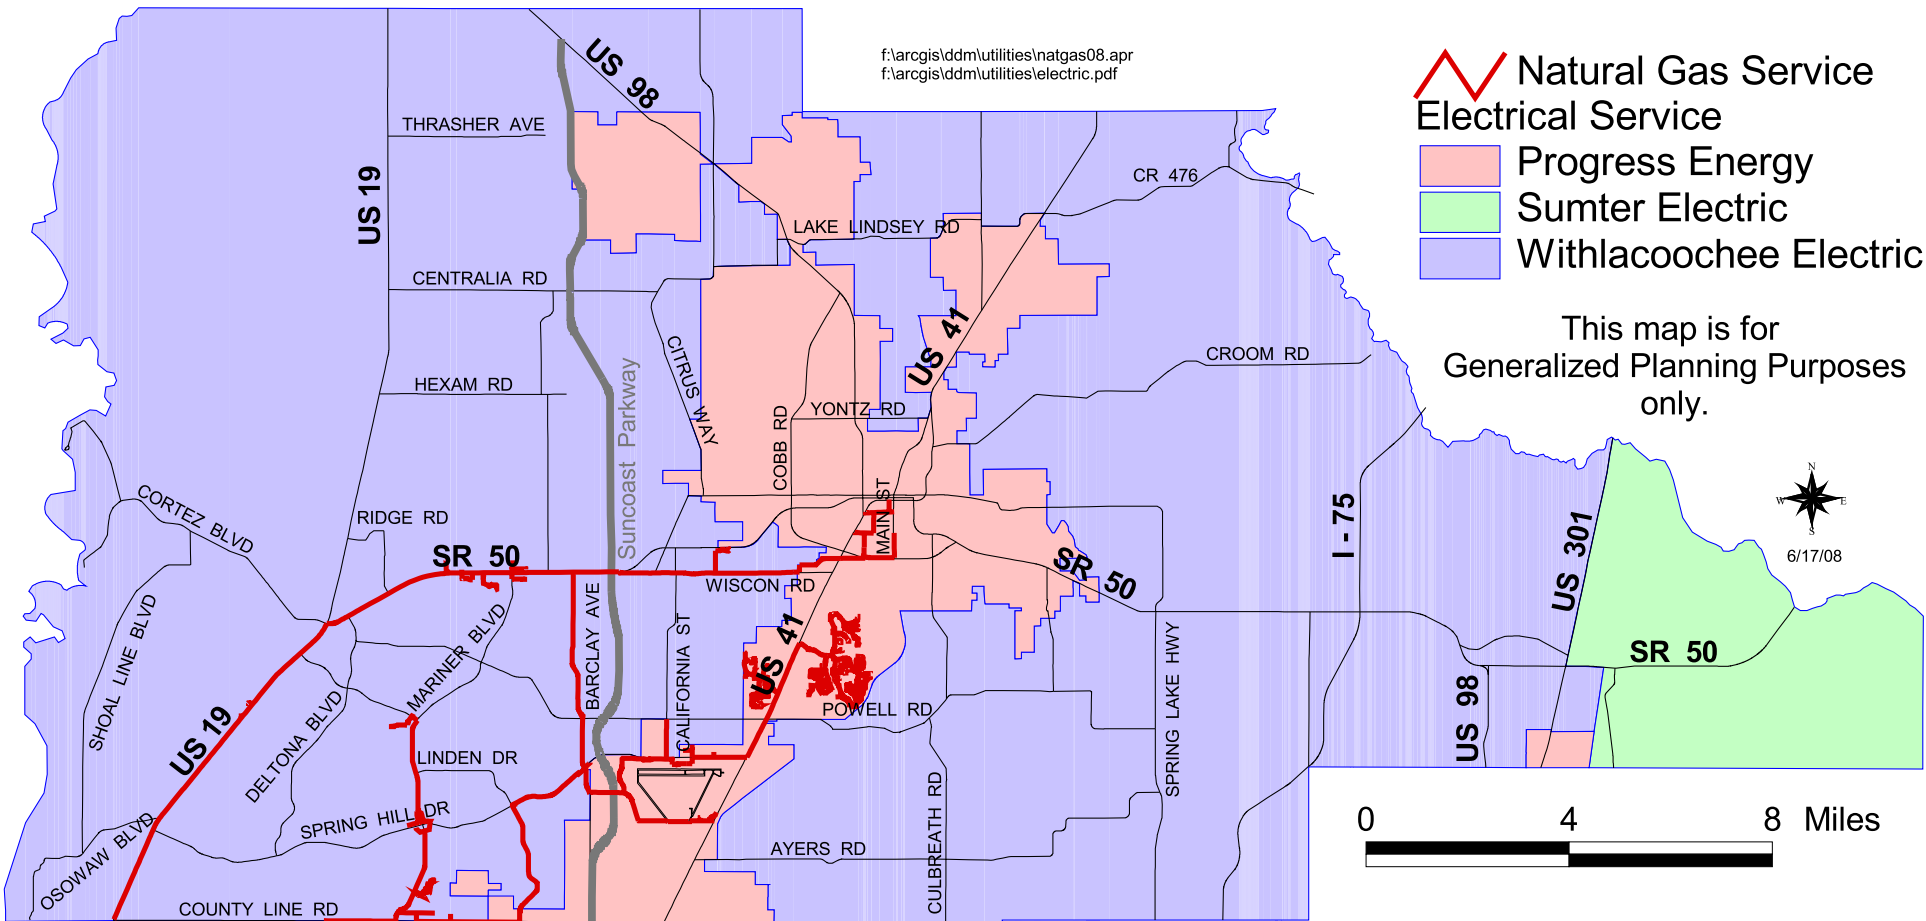

Electric and Natural Gas Service Areas: Hernando County, Florida

f:\arcgis\ddm\utilities\natgas08.apr
f:\arcgis\ddm\utilities\electric.pdf

-  Natural Gas Service
-  Electrical Service
-  Progress Energy
-  Sumter Electric
-  Withlacoochee Electric

This map is for
Generalized Planning Purposes
only.

6/17/08

TECO People's Gas: Call 48 hours before you dig: 1/800/432-4770;
<http://www.peoplesgas.com/>