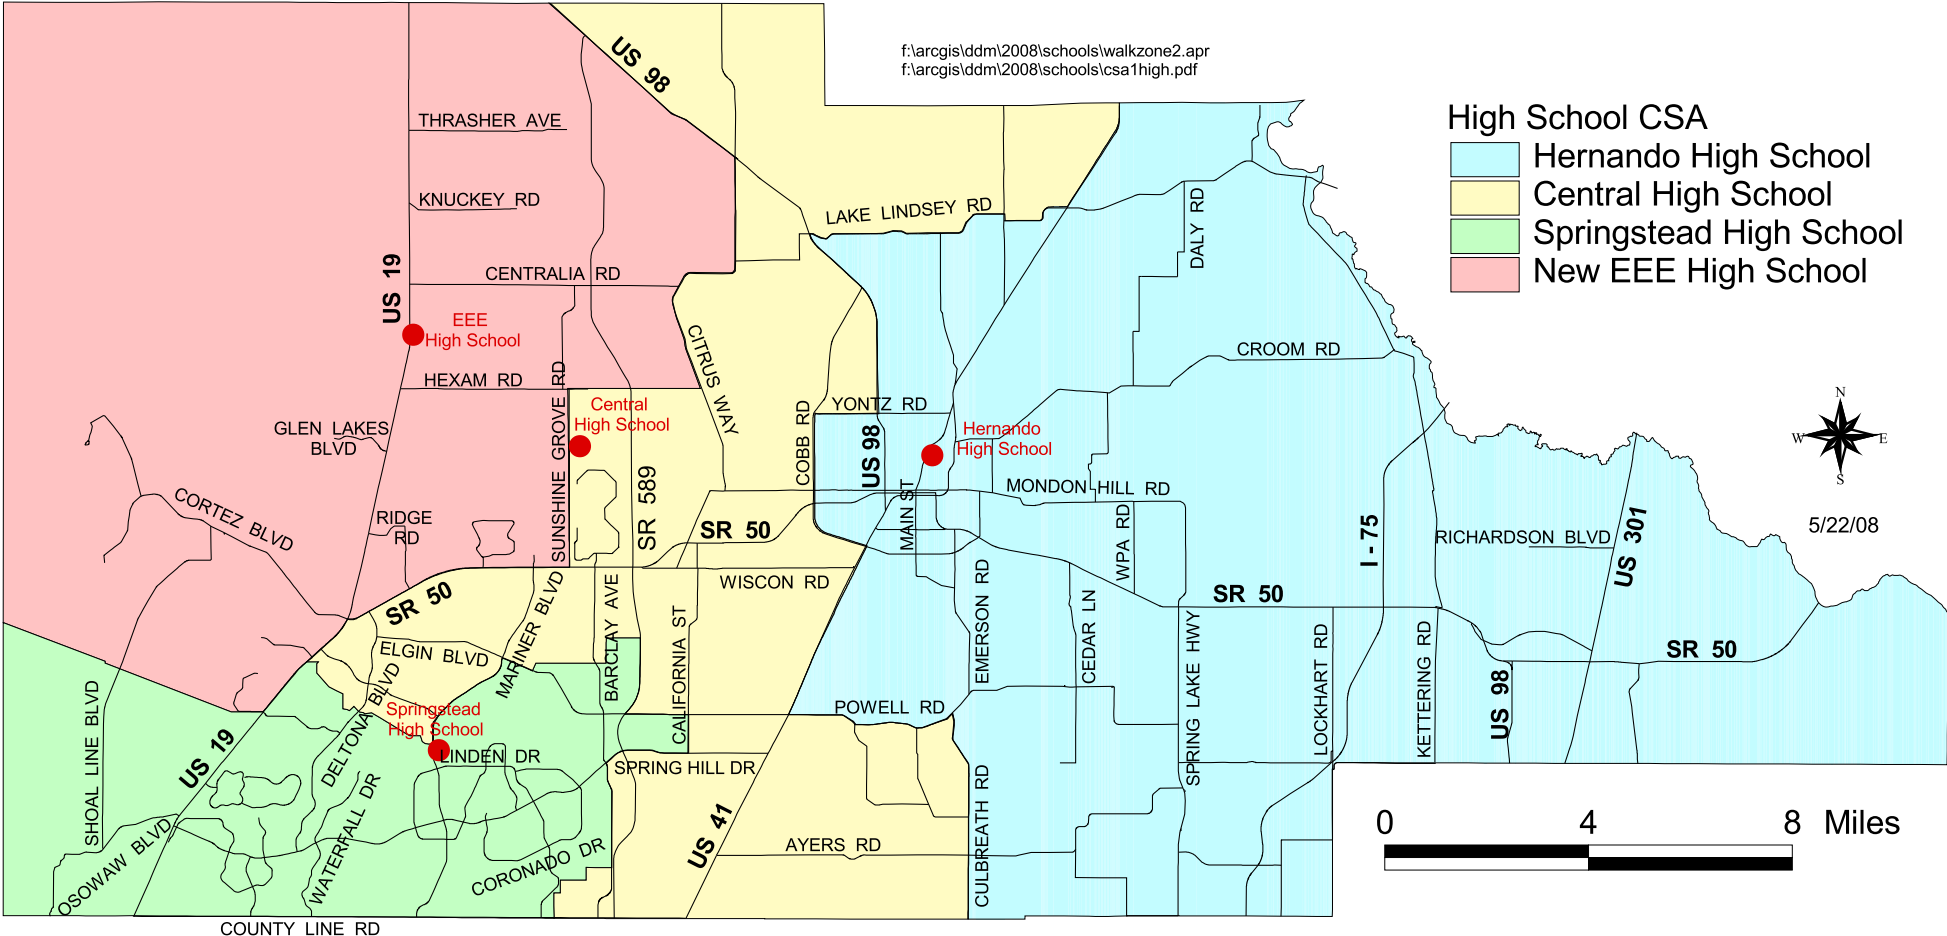

Concurrency Service Areas: Elementary School

f:\arcgis\ddm\2008\schools\walkzone2.apr
f:\arcgis\ddm\2008\schools\csa1elem.pdf

Elementary CSA

- Brooksville Elementary School
- Deltona Elementary School
- Eastside Elementary School
- Explorer K-5
- Floyd Elementary School
- Future K-5
- Moton Elementary School
- Pine Grove Elementary School
- Spring Hill Elementary School
- Suncoast Elementary School
- Westside Elementary School

Concurrency Service Areas: Middle School

f:\arcgis\ddm\2008\schools\walkzone2.apr
f:\arcgis\ddm\2008\schools\csa1mid.pdf

- Middle School CSA
- Parrott Middle School
 - Explorer 6-8
 - Fox Chapel Middle School
 - Future 6-8
 - Powell Middle School
 - West Hernando Middle School

5/22/08

Concurrency Service Areas: High School

f:\arcgis\ddm\2008\schools\walkzone2.apr
f:\arcgis\ddm\2008\schools\sca1high.pdf

- High School CSA
- Hernando High School
 - Central High School
 - Springstead High School
 - New EEE High School

5/22/08

Concurrency Service Area: Magnet Schools

f:\arcgis\ddm\2008\schools\walkzone2.apr
f:\arcgis\ddm\2008\schools\csa1mag.pdf

1. Challenger K-8
2. Chocachatti Elementary
3. Nature Coast High School

CSA is District-Wide