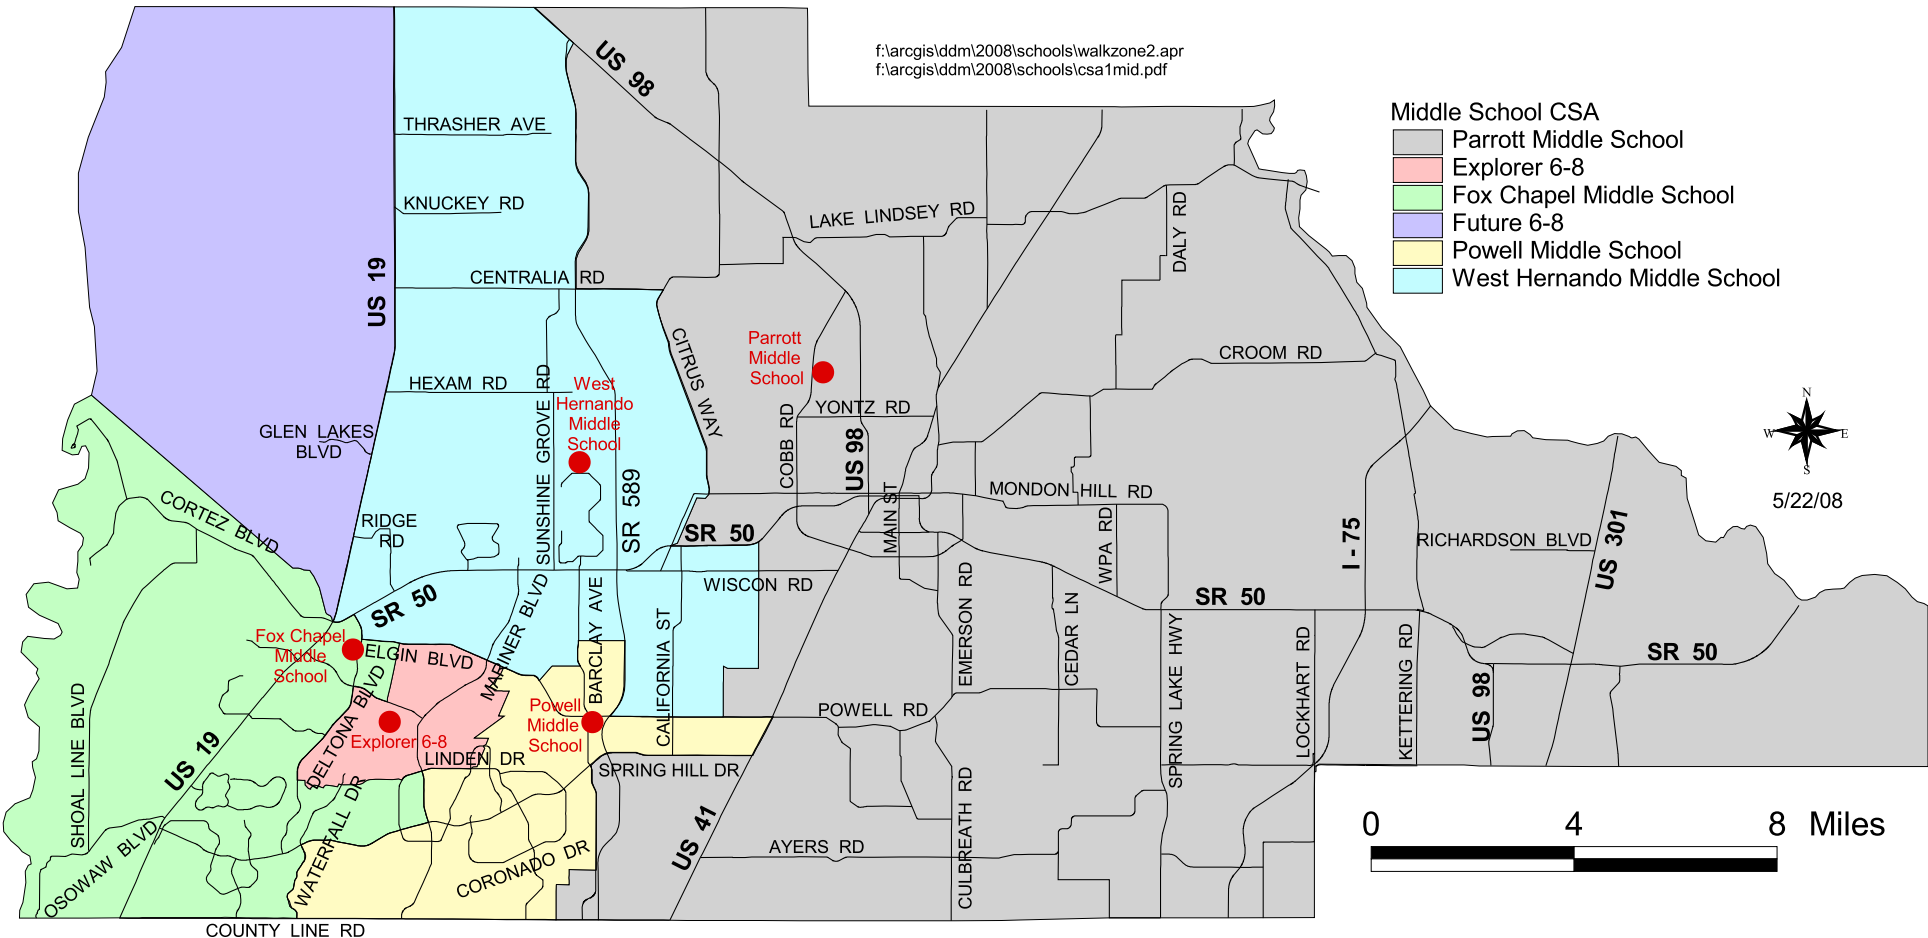

Concurrency Service Areas: Elementary School

f:\arcgis\ddm\2008\schools\walkzone2.apr
f:\arcgis\ddm\2008\schools\csa1elem.pdf

Elementary CSA

- Brooksville Elementary School
- Deltona Elementary School
- Eastside Elementary School
- Explorer K-5
- Floyd Elementary School
- Future K-5
- Moton Elementary School
- Pine Grove Elementary School
- Spring Hill Elementary School
- Suncoast Elementary School
- Westside Elementary School

Concurrency Service Areas: Middle School

f:\arcgis\ddm\2008\schools\walkzone2.apr
f:\arcgis\ddm\2008\schools\csa1mid.pdf

- Middle School CSA
- Parrott Middle School
 - Explorer 6-8
 - Fox Chapel Middle School
 - Future 6-8
 - Powell Middle School
 - West Hernando Middle School

5/22/08

Concurrency Service Areas: High School

f:\arcgis\ddm\2008\schools\walkzone2.apr
f:\arcgis\ddm\2008\schools\sca1high.pdf

- High School CSA
- Hernando High School
 - Central High School
 - Springstead High School
 - New EEE High School

5/22/08

Concurrency Service Area: Magnet Schools

f:\arcgis\ddm\2008\schools\walkzone2.apr
f:\arcgis\ddm\2008\schools\csa1mag.pdf

1. Challenger K-8
2. Chocachatti Elementary
3. Nature Coast High School

CSA is District-Wide