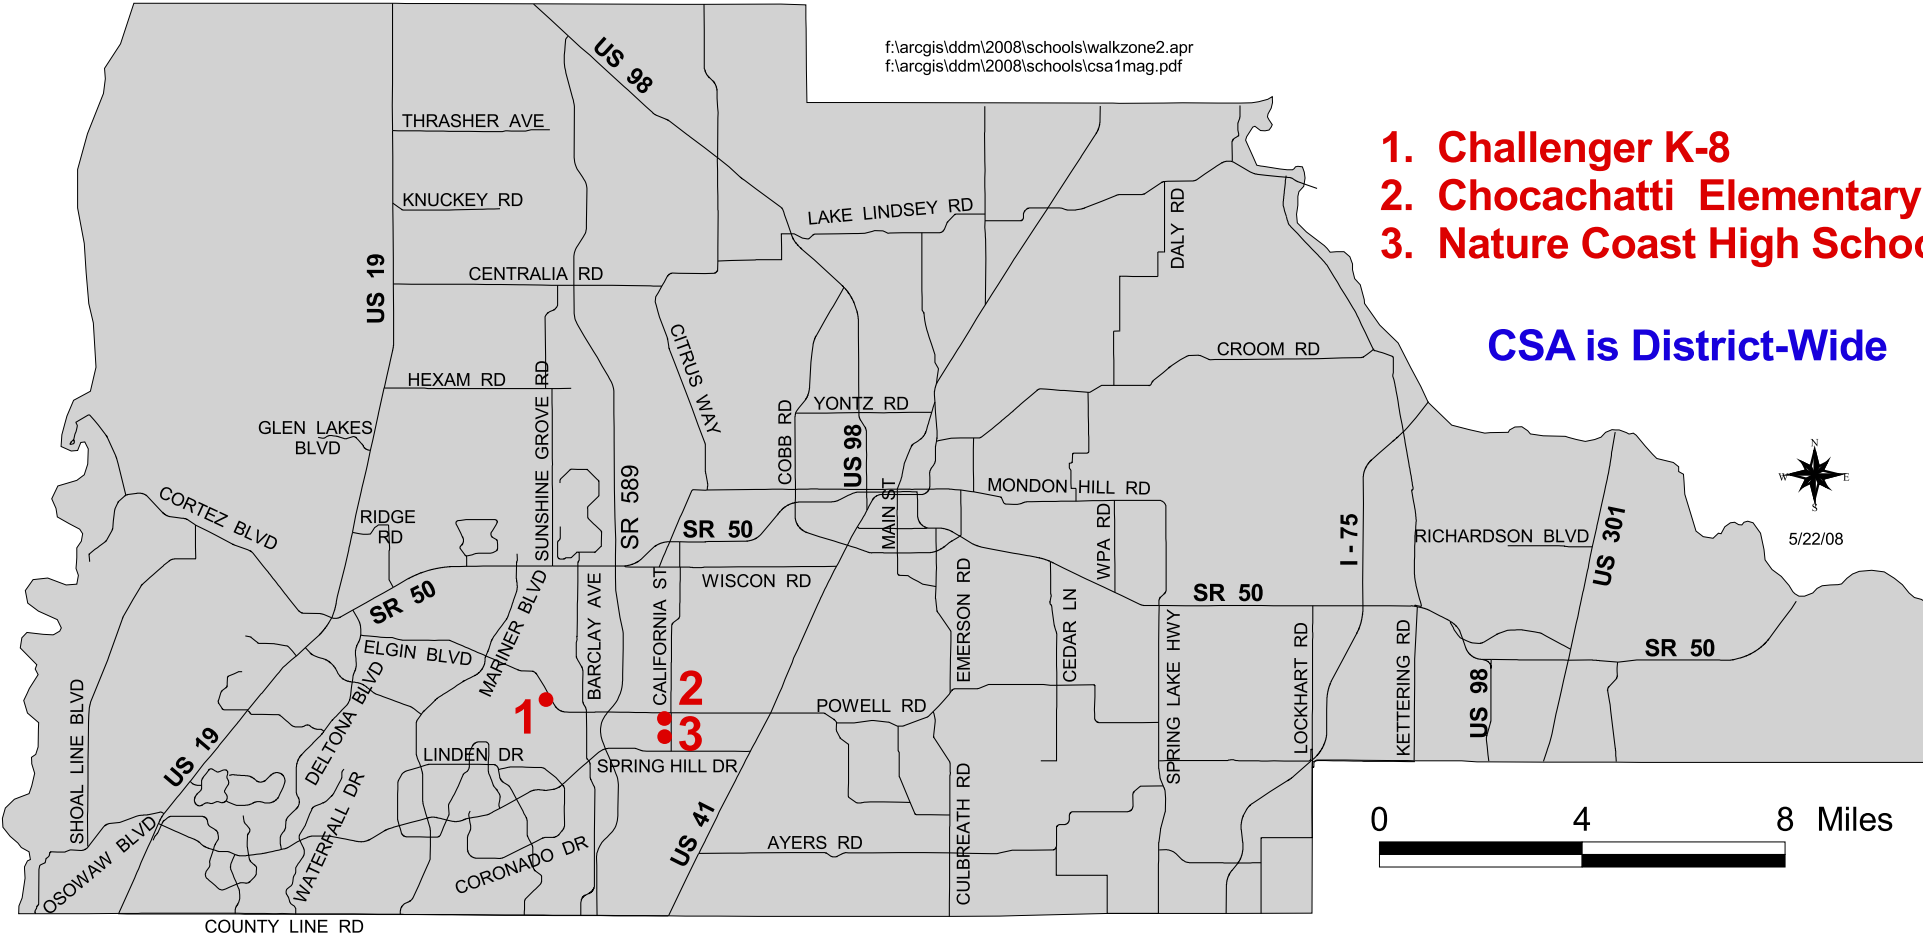

5/22/08

Concurrency Service Areas: High School

f:\arcgis\ddm\2008\schools\walkzone2.apr
f:\arcgis\ddm\2008\schools\sca1high.pdf

- High School CSA
- Hernando High School
 - Central High School
 - Springstead High School
 - New EEE High School

5/22/08

Concurrency Service Area: Magnet Schools

f:\arcgis\ddm\2008\schools\walkzone2.apr
f:\arcgis\ddm\2008\schools\csa1mag.pdf

1. Challenger K-8
2. Chocachatti Elementary
3. Nature Coast High School

CSA is District-Wide