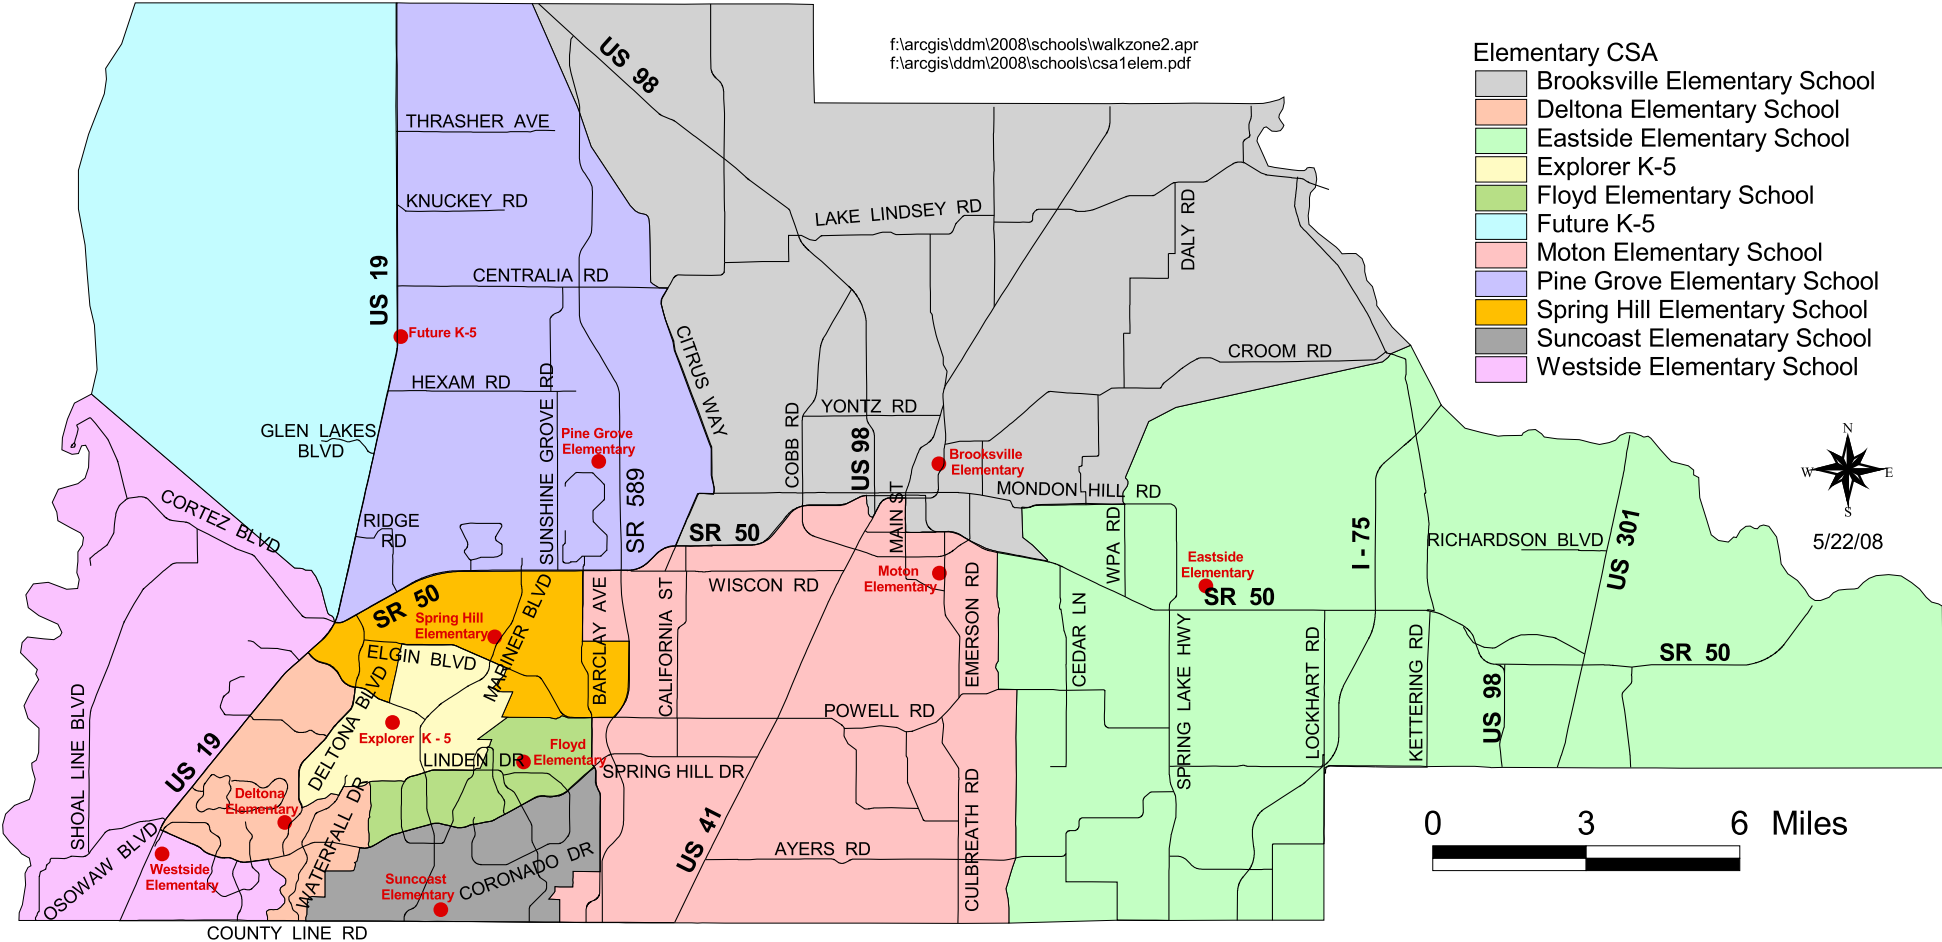

Concurrency Service Areas: Elementary School

f:\arcgis\ddm\2008\schools\walkzone2.apr
f:\arcgis\ddm\2008\schools\csa1elem.pdf

Elementary CSA

- Brooksville Elementary School
- Deltona Elementary School
- Eastside Elementary School
- Explorer K-5
- Floyd Elementary School
- Future K-5
- Moton Elementary School
- Pine Grove Elementary School
- Spring Hill Elementary School
- Suncoast Elementary School
- Westside Elementary School

Concurrency Service Areas: Middle School

f:\arcgis\ddm\2008\schools\walkzone2.apr
f:\arcgis\ddm\2008\schools\csa1mid.pdf

- Middle School CSA
- Parrott Middle School
 - Explorer 6-8
 - Fox Chapel Middle School
 - Future 6-8
 - Powell Middle School
 - West Hernando Middle School

5/22/08

Concurrency Service Areas: High School

f:\arcgis\ddm\2008\schools\walkzone2.apr
f:\arcgis\ddm\2008\schools\sca1high.pdf

- High School CSA
- Hernando High School
 - Central High School
 - Springstead High School
 - New EEE High School

5/22/08

Concurrency Service Area: Magnet Schools

f:\arcgis\ddm\2008\schools\walkzone2.apr
f:\arcgis\ddm\2008\schools\csa1mag.pdf

1. Challenger K-8
2. Chocachatti Elementary
3. Nature Coast High School

CSA is District-Wide