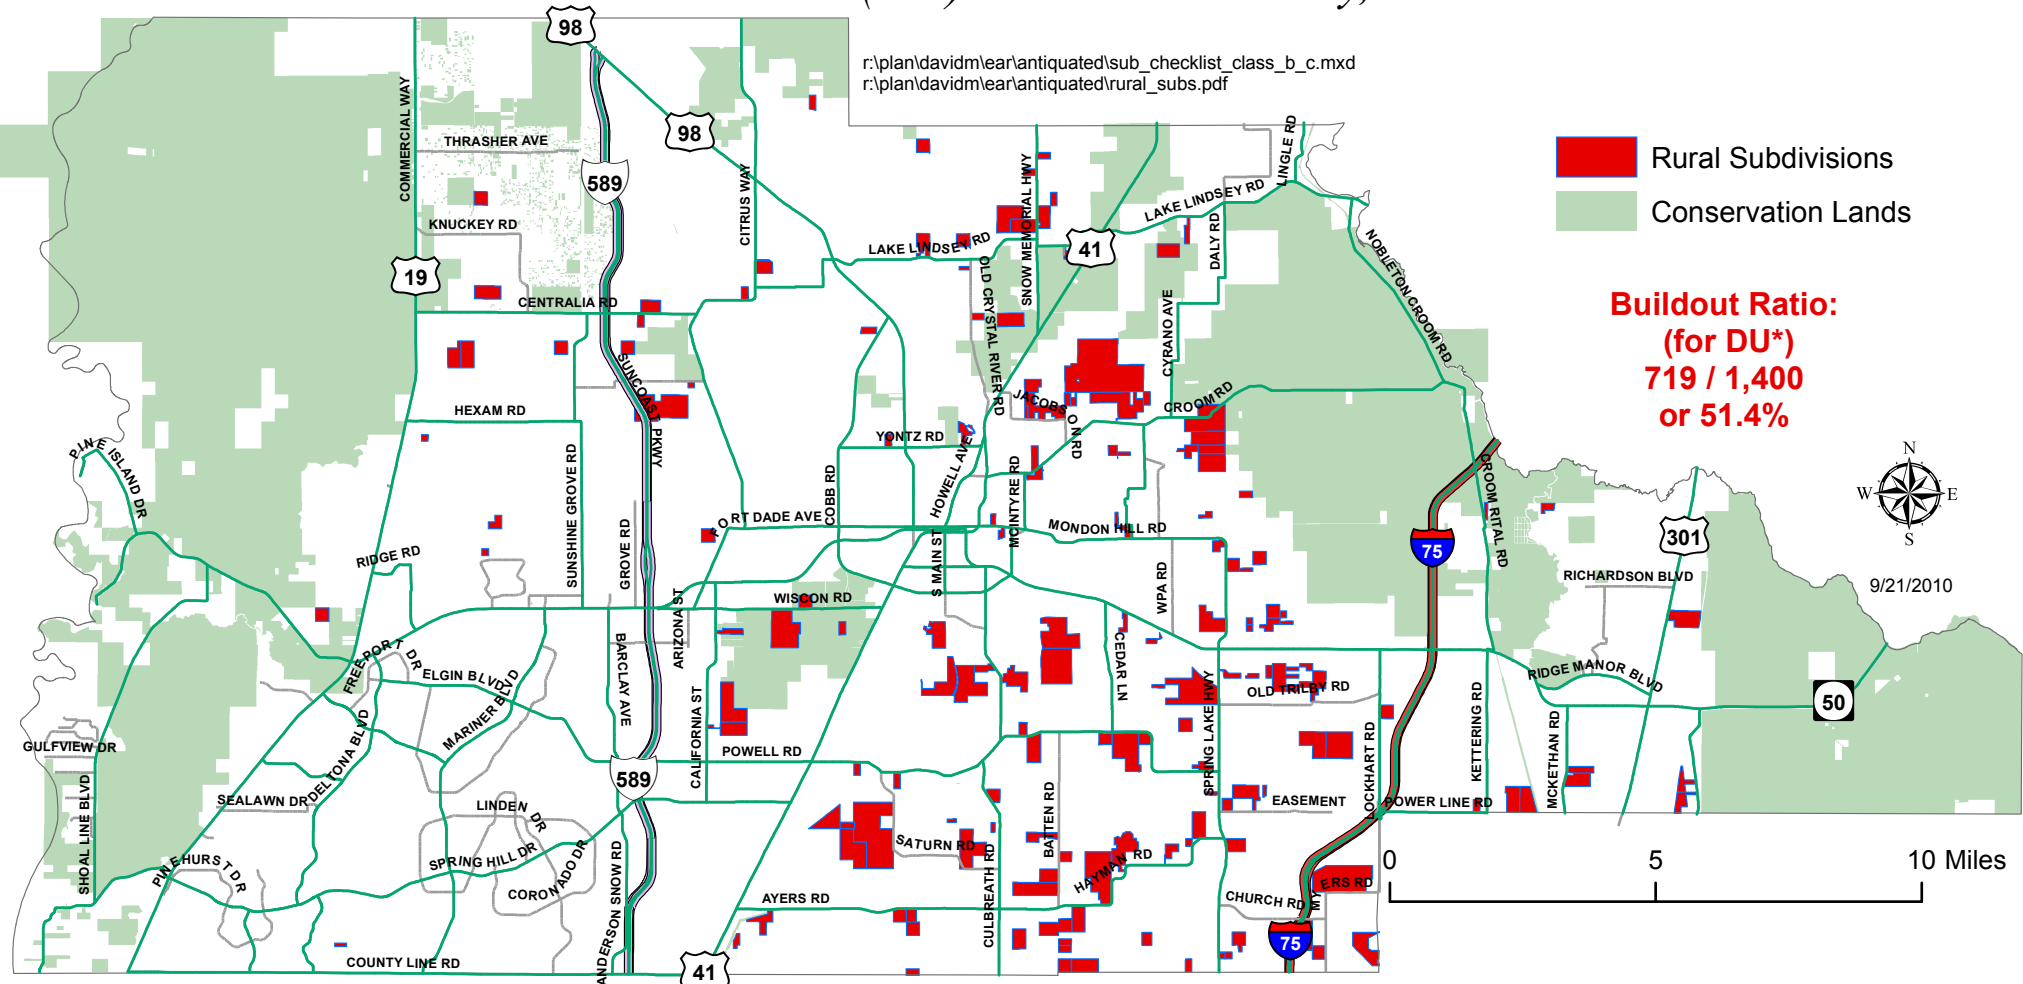

Rural Subdivisions (160) - Hernando County, FL

* DU = Dwelling Units; 681 buildable lots are still available