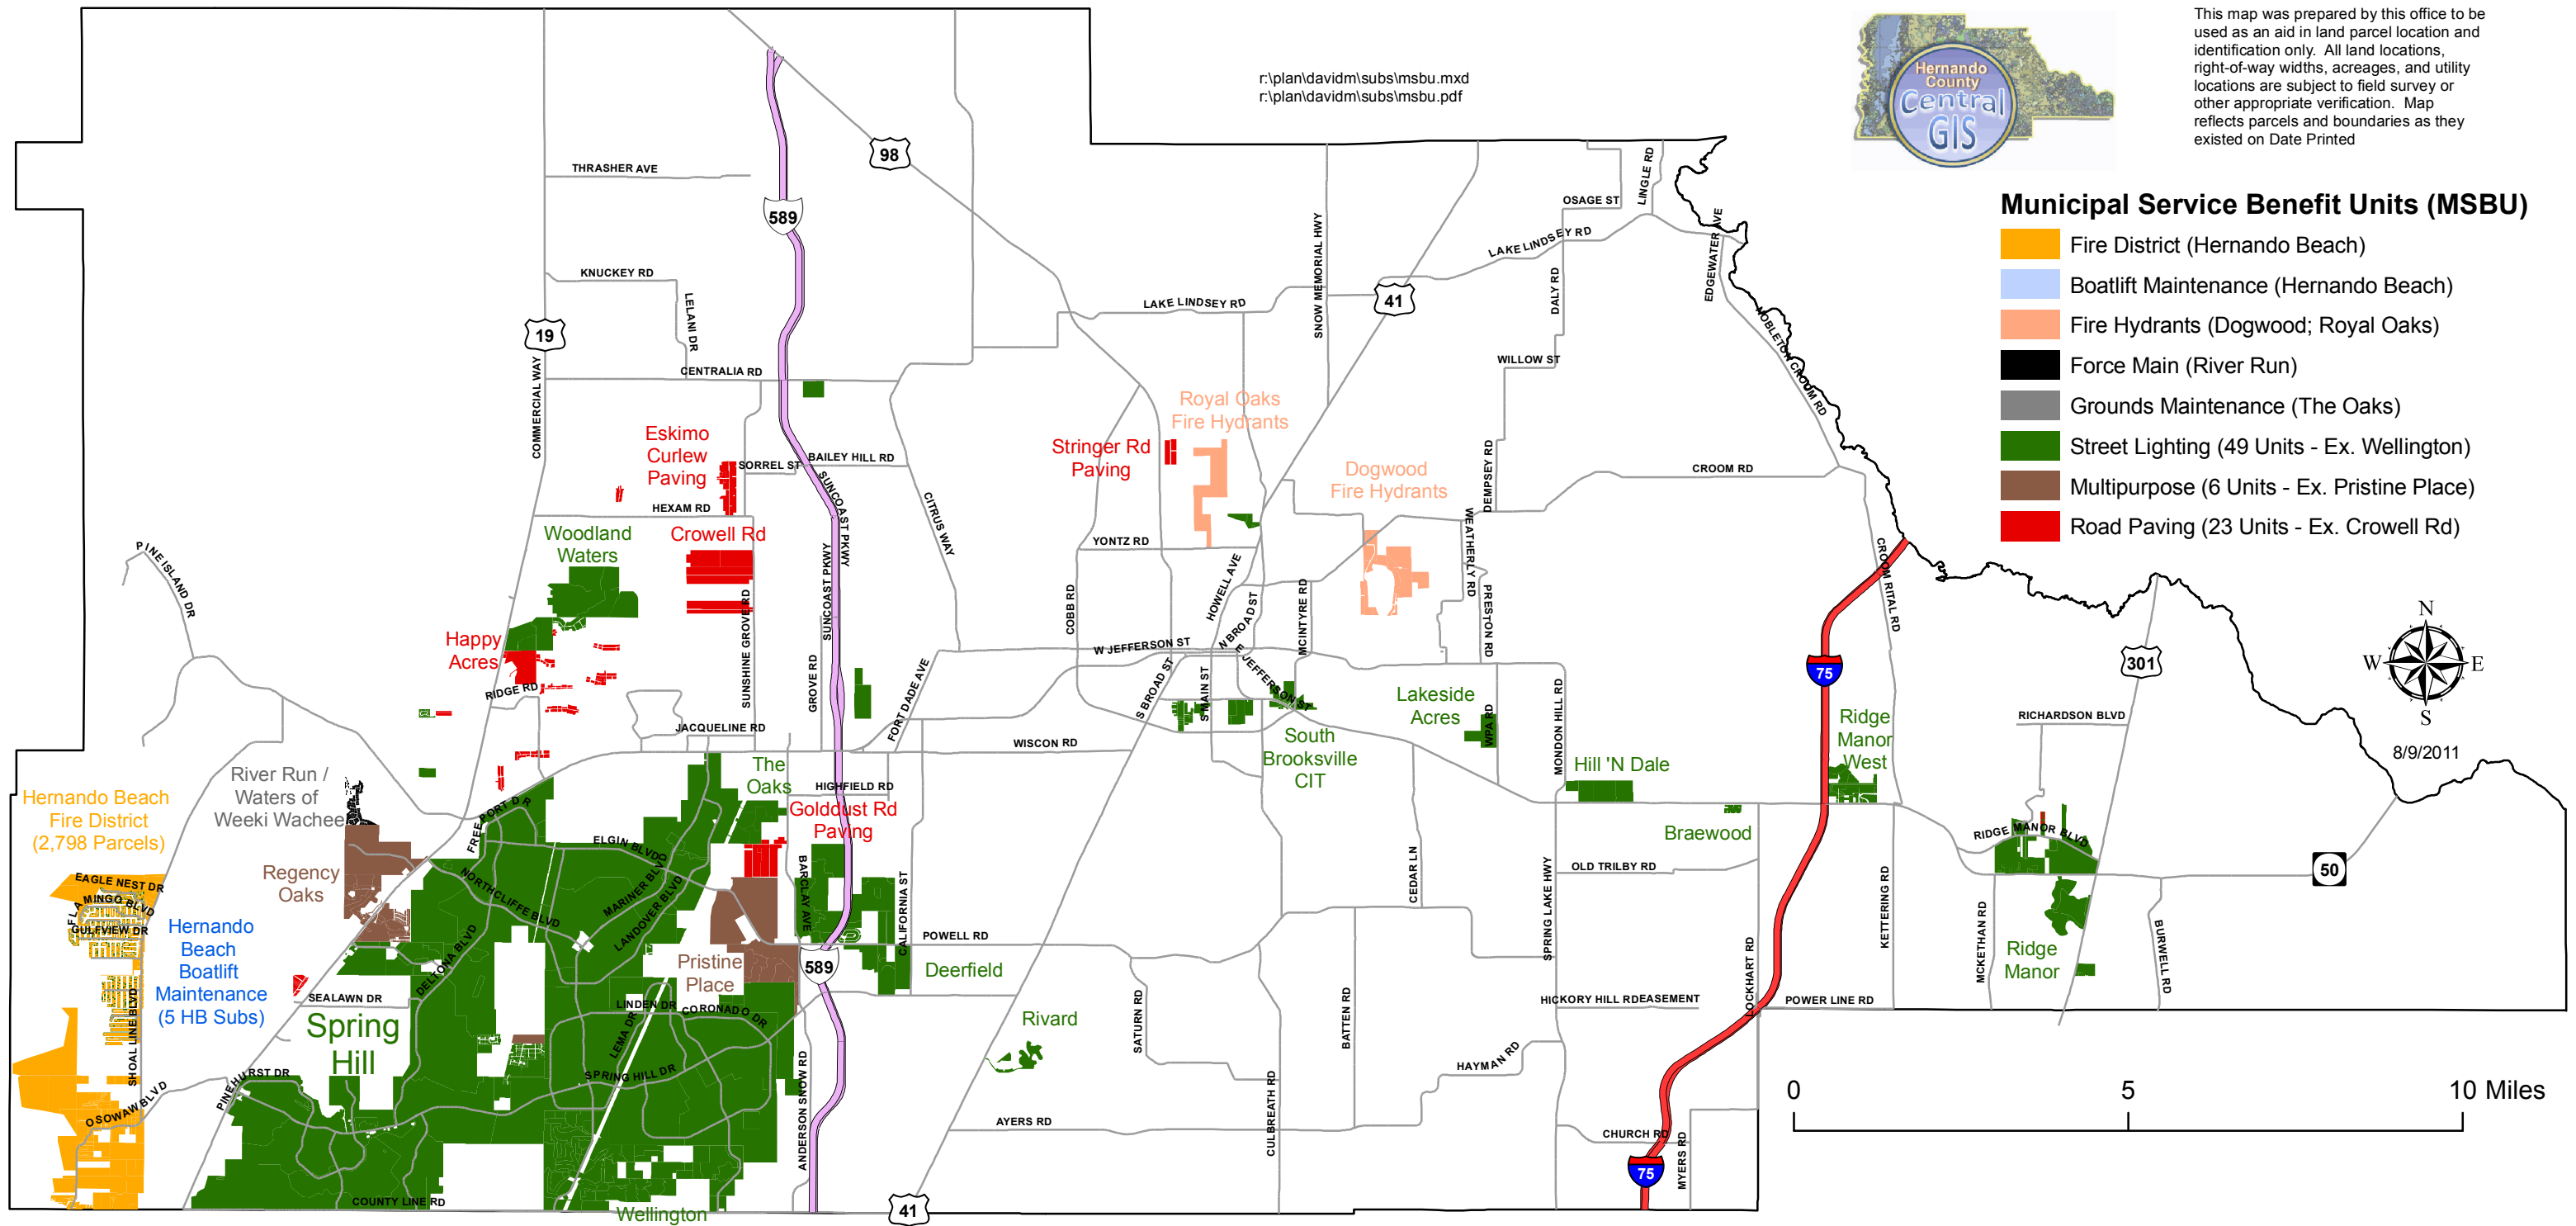

Types of Municipal Service Benefit Units (MSBU) - Hernando County, FL

r:\plan\daavidm\subs\msbu.mxd
r:\plan\daavidm\subs\msbu.pdf

This map was prepared by this office to be used as an aid in land parcel location and identification only. All land locations, right-of-way widths, acreages, and utility locations are subject to field survey or other appropriate verification. Map reflects parcels and boundaries as they existed on Date Printed

Source: Hernando County Property Appraiser - GIS.MSBU