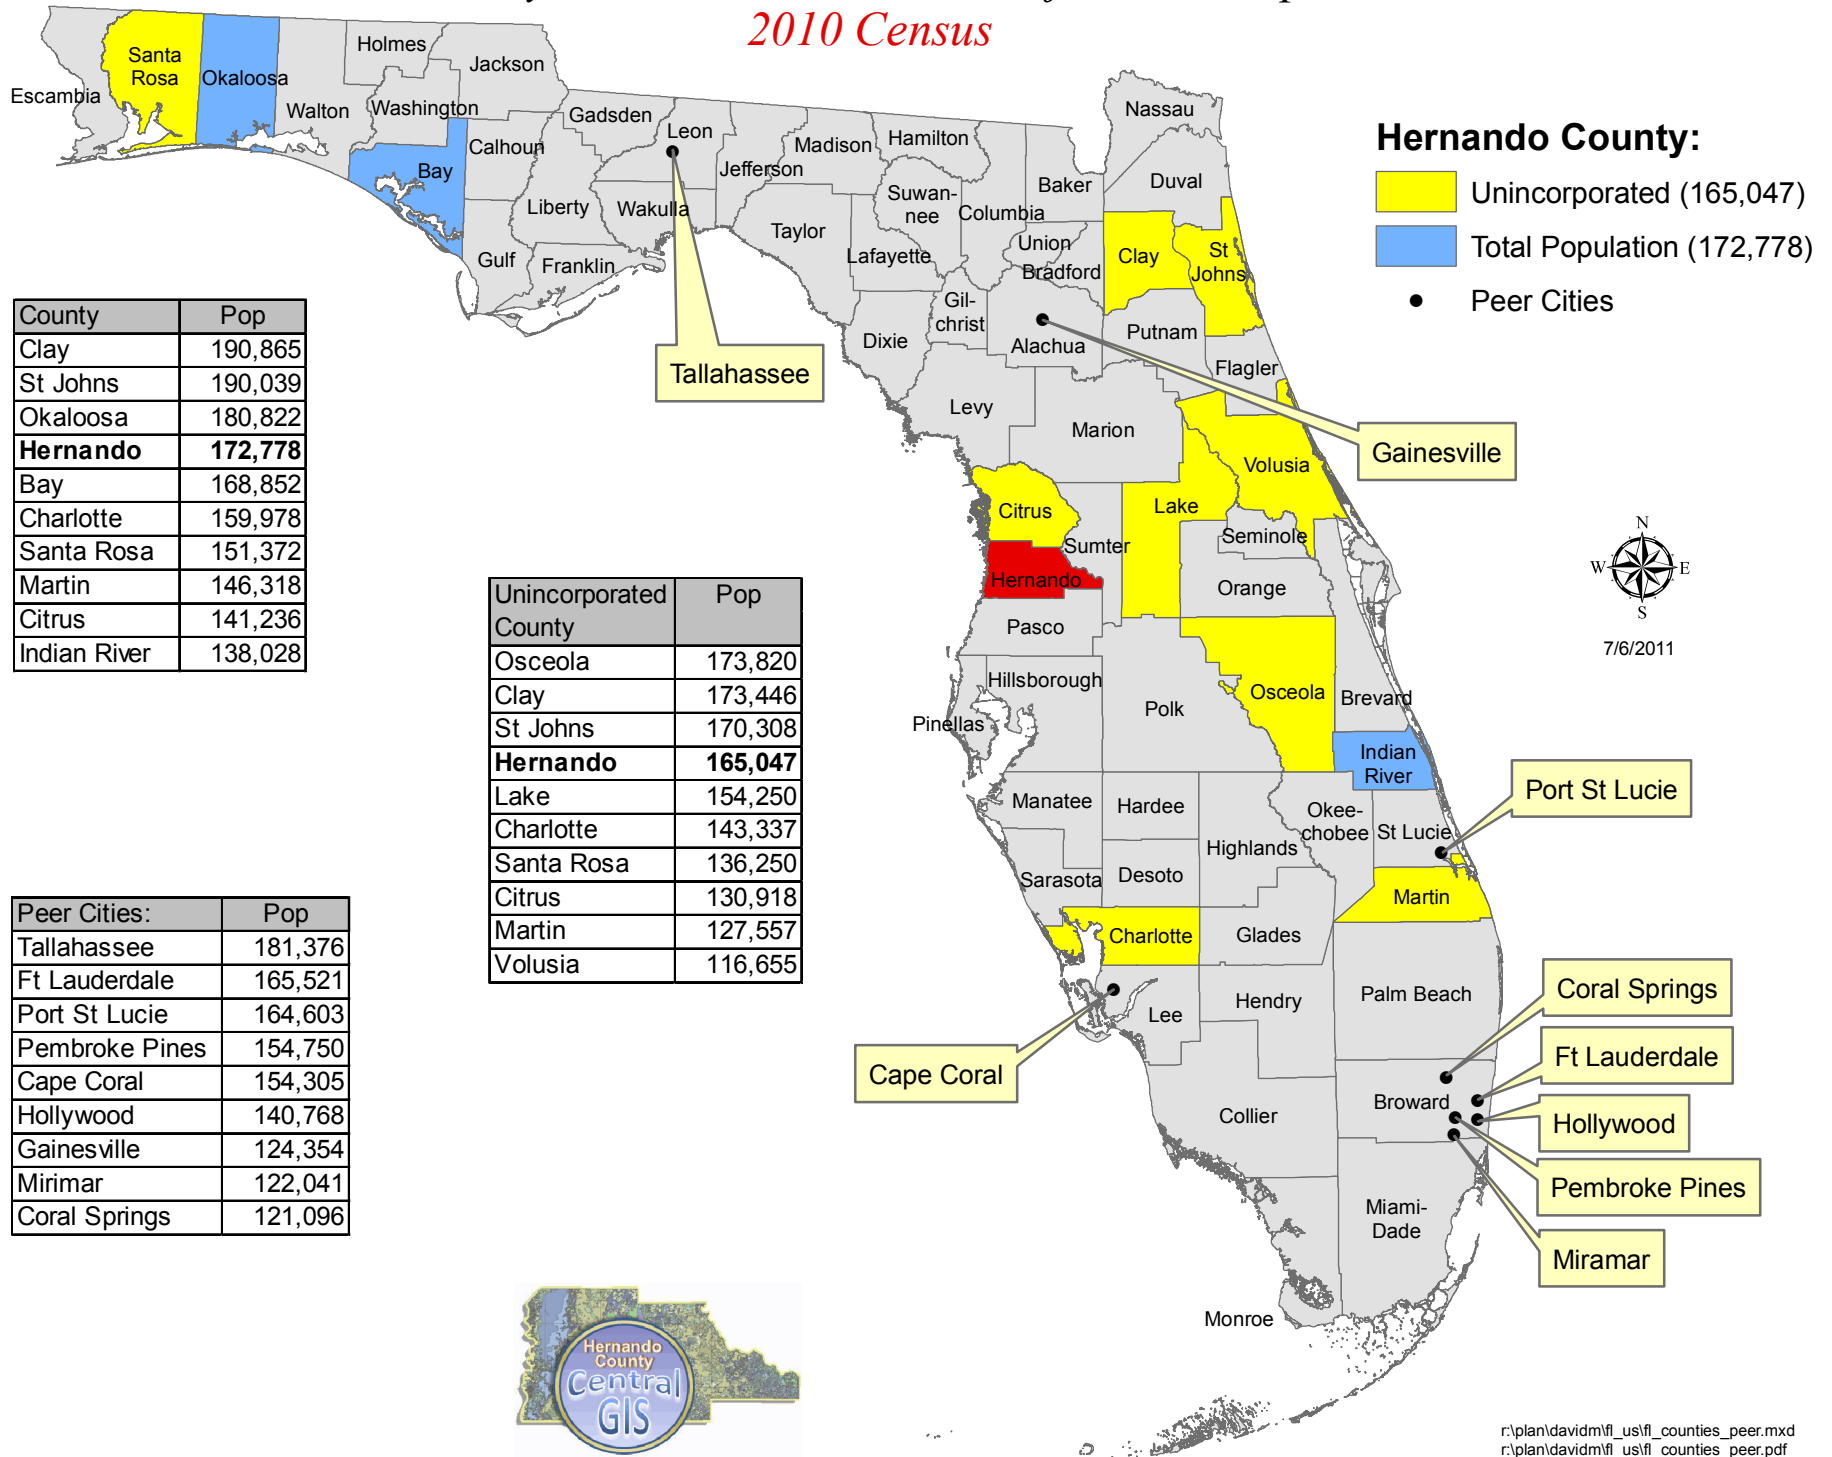

Hernando County, Florida: Governments of Similar Population Size

2010 Census

Hernando County:

- Unincorporated (165,047)
- Total Population (172,778)
- Peer Cities

County	Pop
Clay	190,865
St Johns	190,039
Okaloosa	180,822
Hernando	172,778
Bay	168,852
Charlotte	159,978
Santa Rosa	151,372
Martin	146,318
Citrus	141,236
Indian River	138,028

Unincorporated County	Pop
Osceola	173,820
Clay	173,446
St Johns	170,308
Hernando	165,047
Lake	154,250
Charlotte	143,337
Santa Rosa	136,250
Citrus	130,918
Martin	127,557
Volusia	116,655

Peer Cities:	Pop
Tallahassee	181,376
Ft Lauderdale	165,521
Port St Lucie	164,603
Pembroke Pines	154,750
Cape Coral	154,305
Hollywood	140,768
Gainesville	124,354
Miramar	122,041
Coral Springs	121,096