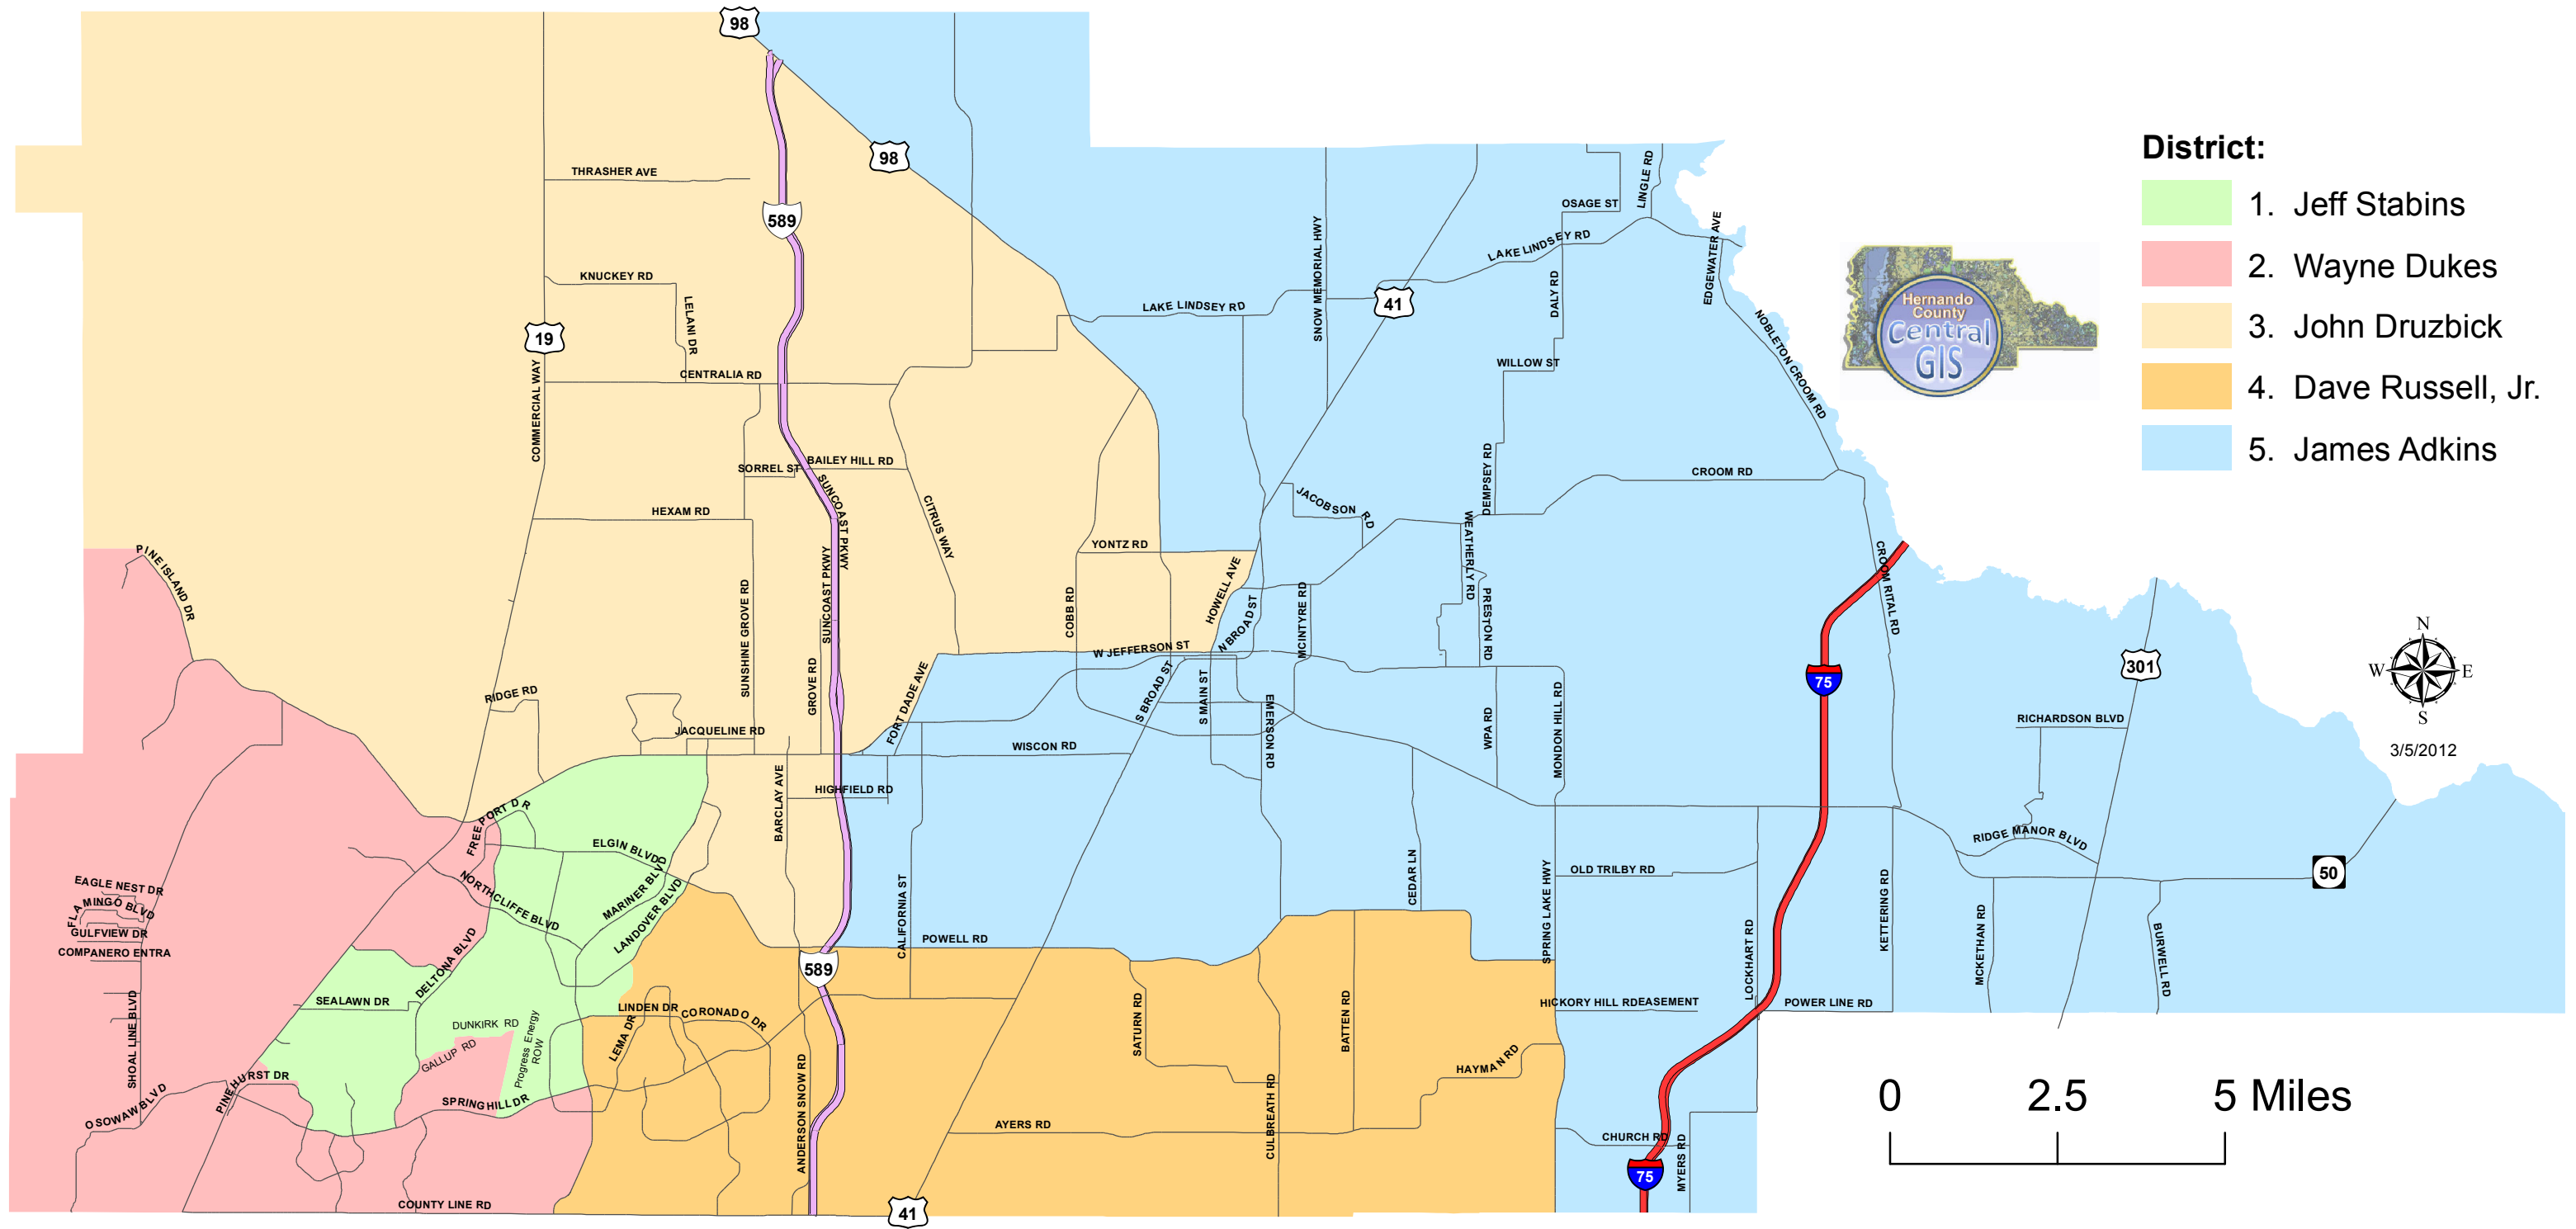

County Commission Districts - Hernando County, FL: Effective December 13, 2011

Note: County Commissioners are elected countywide, by all residents.

r:\plan\dauidm\redistricting\12132011\final_bcc_logo_more_street_names.mxd
 r:\plan\dauidm\redistricting\12132011\final_bcc_logo_more_street_names.pdf