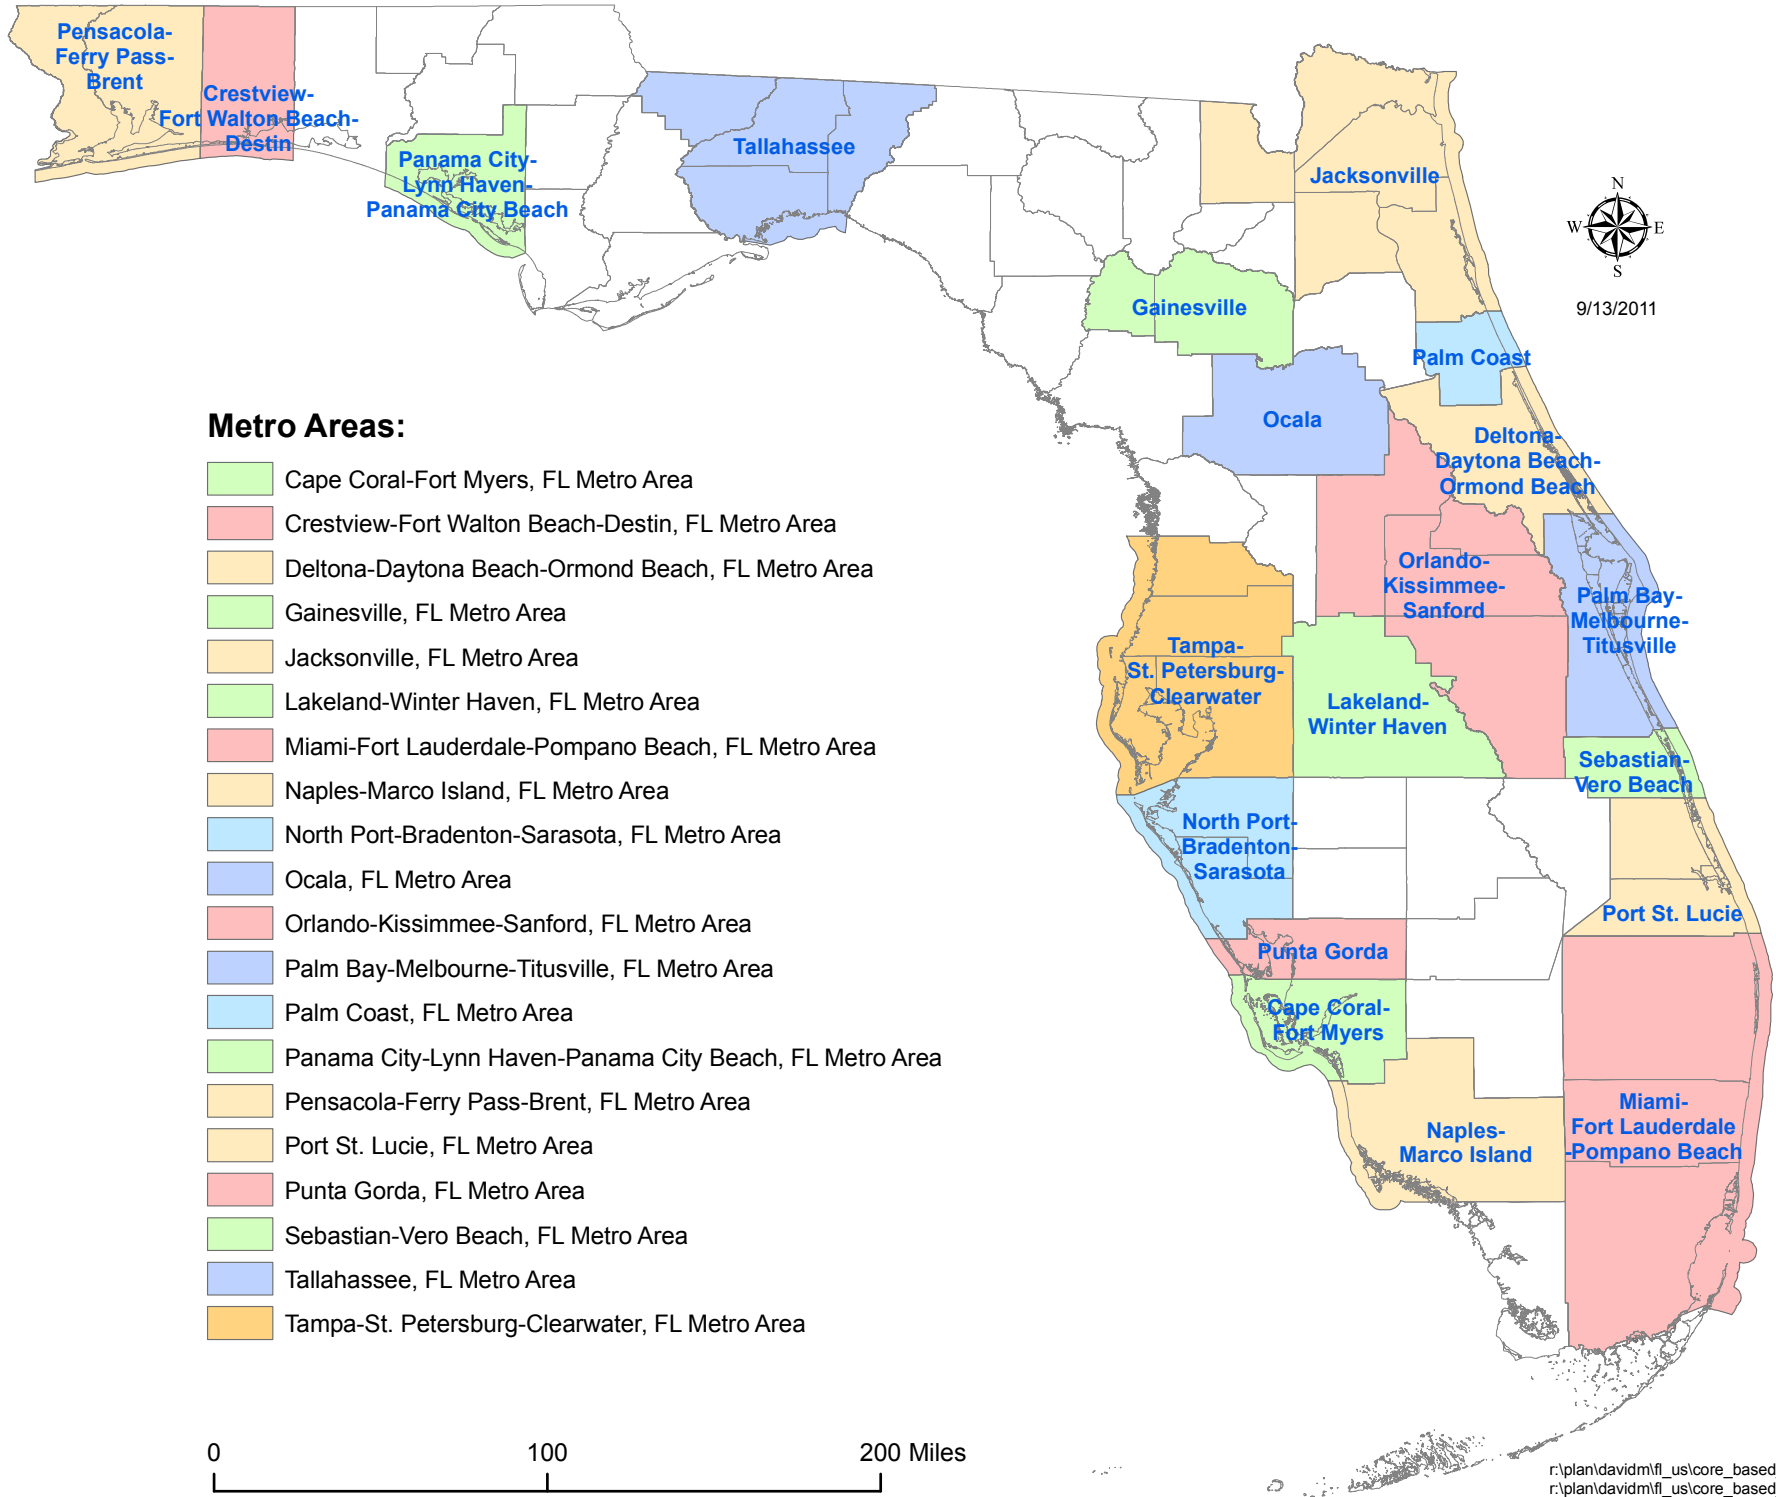

2010 Census - Florida Metro Areas (20)

Metro Areas:

- Cape Coral-Fort Myers, FL Metro Area
- Crestview-Fort Walton Beach-Destin, FL Metro Area
- Deltona-Daytona Beach-Ormond Beach, FL Metro Area
- Gainesville, FL Metro Area
- Jacksonville, FL Metro Area
- Lakeland-Winter Haven, FL Metro Area
- Miami-Fort Lauderdale-Pompano Beach, FL Metro Area
- Naples-Marco Island, FL Metro Area
- North Port-Bradenton-Sarasota, FL Metro Area
- Ocala, FL Metro Area
- Orlando-Kissimmee-Sanford, FL Metro Area
- Palm Bay-Melbourne-Titusville, FL Metro Area
- Palm Coast, FL Metro Area
- Panama City-Lynn Haven-Panama City Beach, FL Metro Area
- Pensacola-Ferry Pass-Brent, FL Metro Area
- Port St. Lucie, FL Metro Area
- Punta Gorda, FL Metro Area
- Sebastian-Vero Beach, FL Metro Area
- Tallahassee, FL Metro Area
- Tampa-St. Petersburg-Clearwater, FL Metro Area

0 100 200 Miles