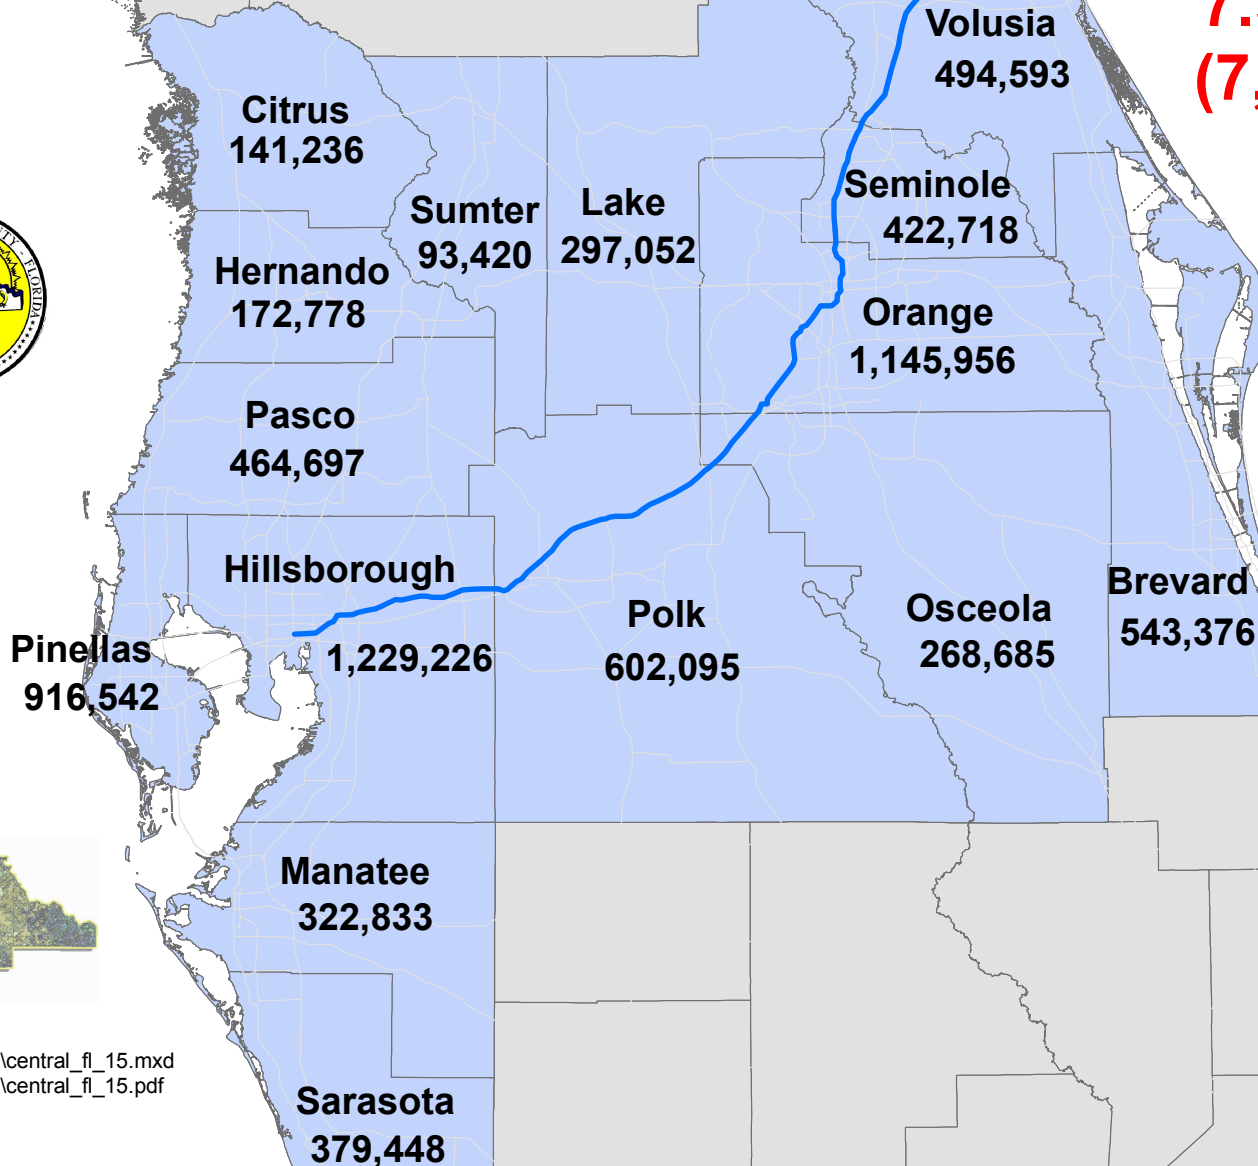

# 15 Counties of Central Florida: I-4 Corridor

**2010 Census  
Population:  
7.5 million  
(7,494,655)**

5/23/2011

f:\arcgis\ddm\fl\_us\central\_fl\_15.mxd  
f:\arcgis\ddm\fl\_us\central\_fl\_15.pdf