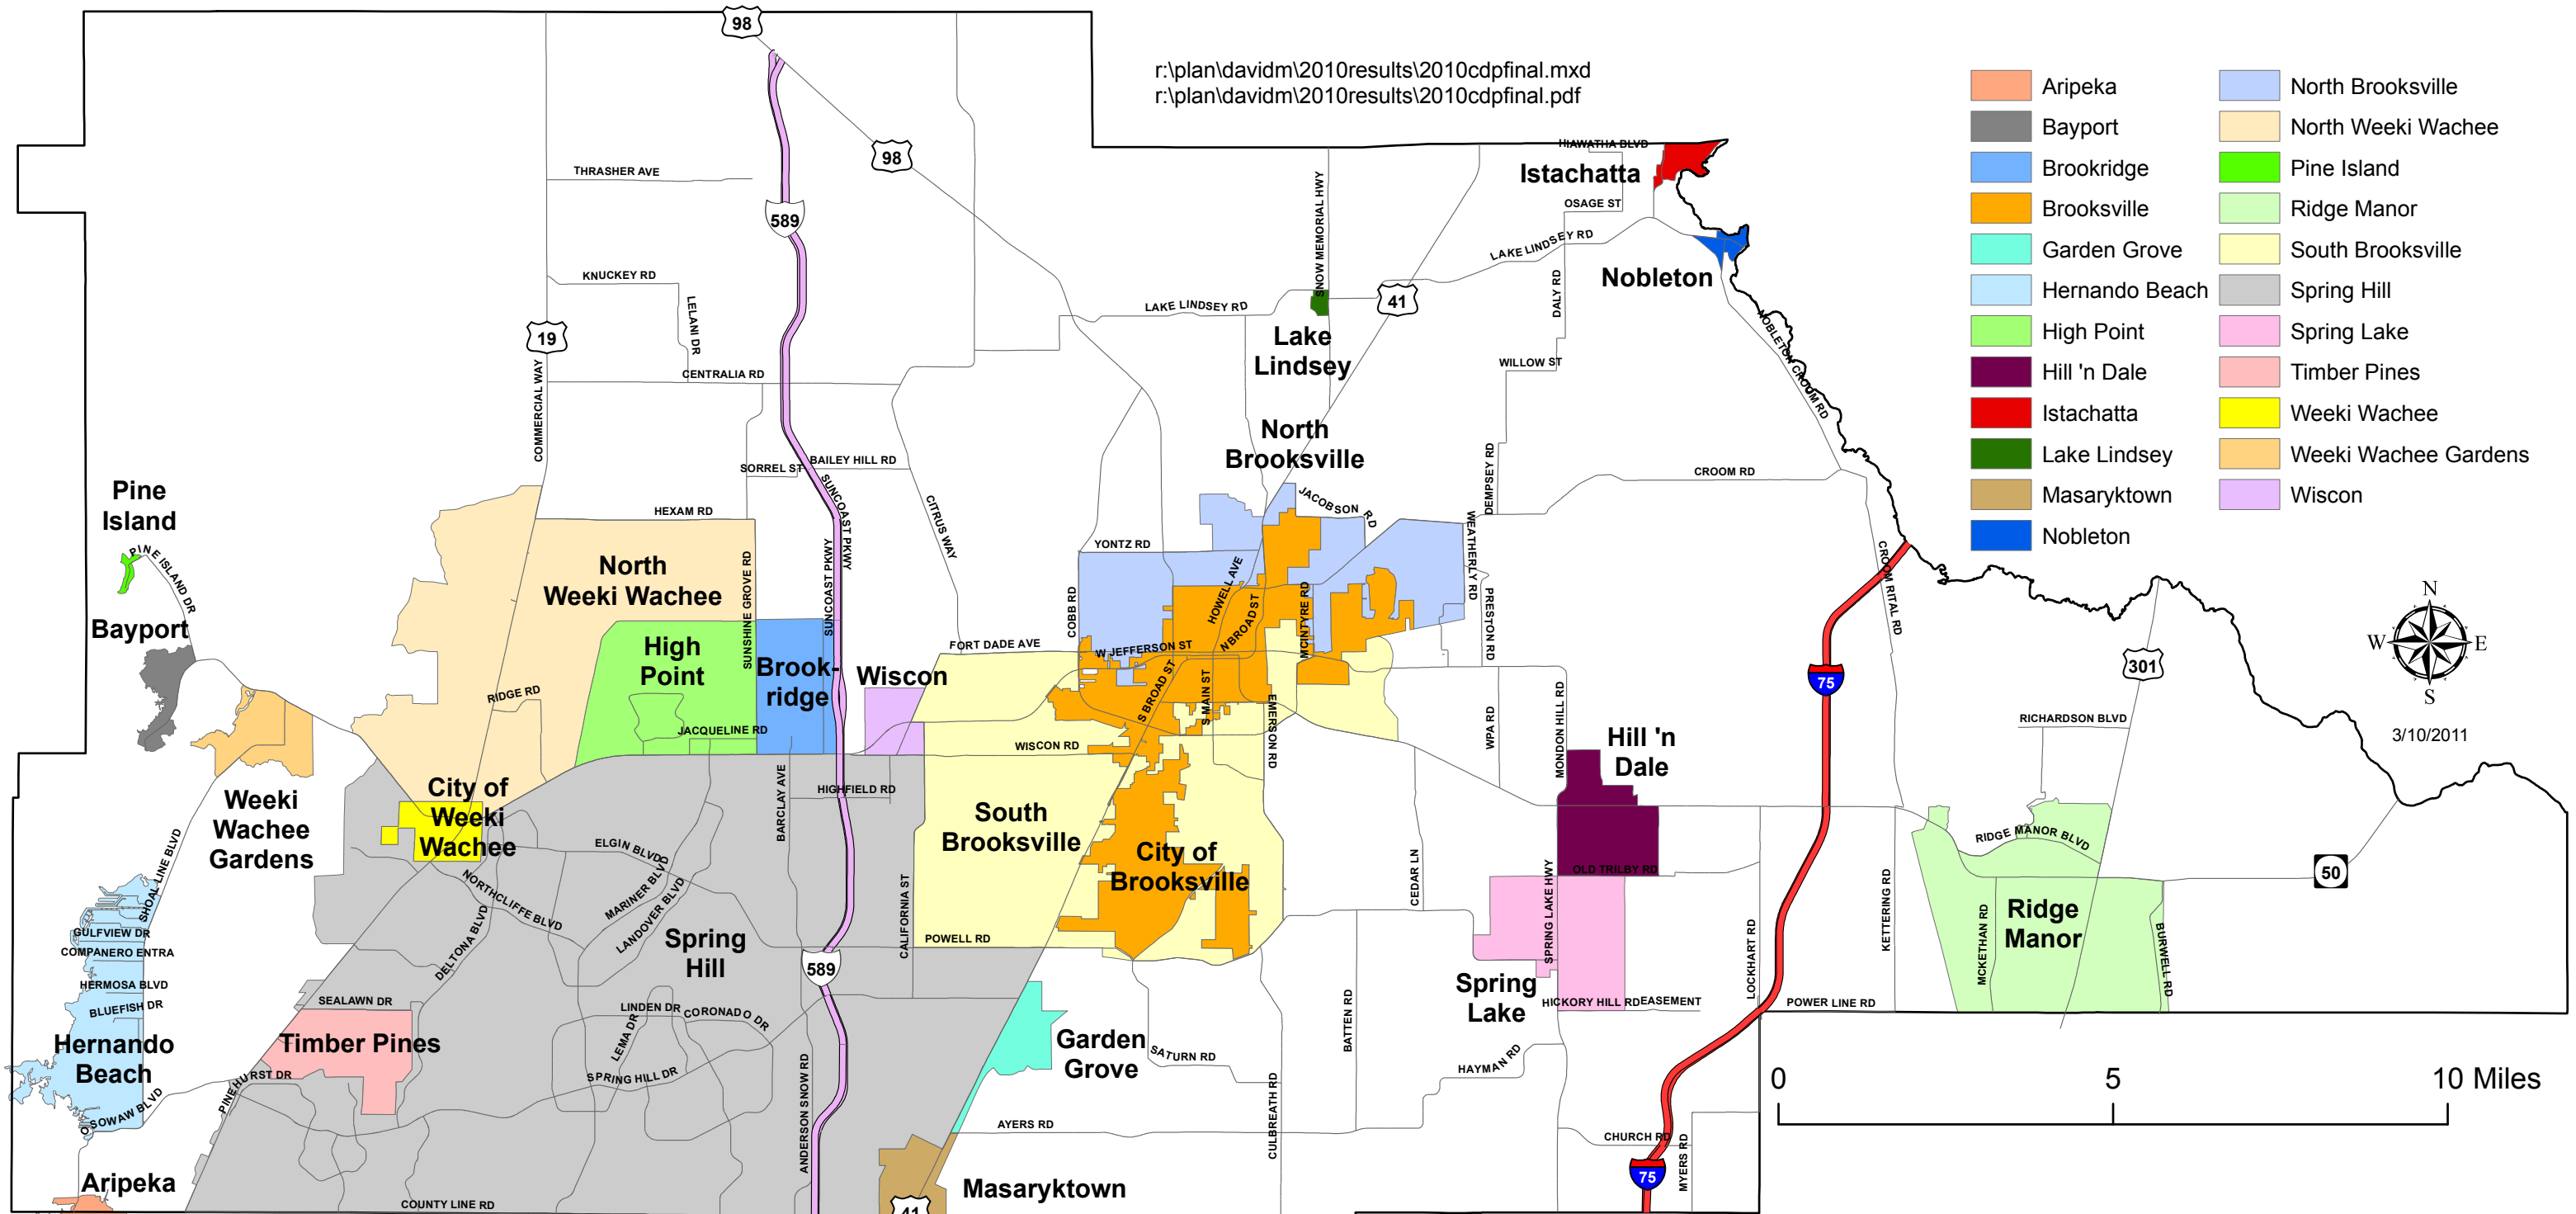

2010 Cities (2) & Unincorporated Places* (21) - Hernando County, Florida

r:\plan\dauidm\2010results\2010cdpfinal.mxd
 r:\plan\dauidm\2010results\2010cdpfinal.pdf

3/10/2011

Source: US Census Bureau

<http://www.census.gov/geo/www/tiger/tgrshp2010/tgrshp2010.html>

* Census Designated Place (CDP)