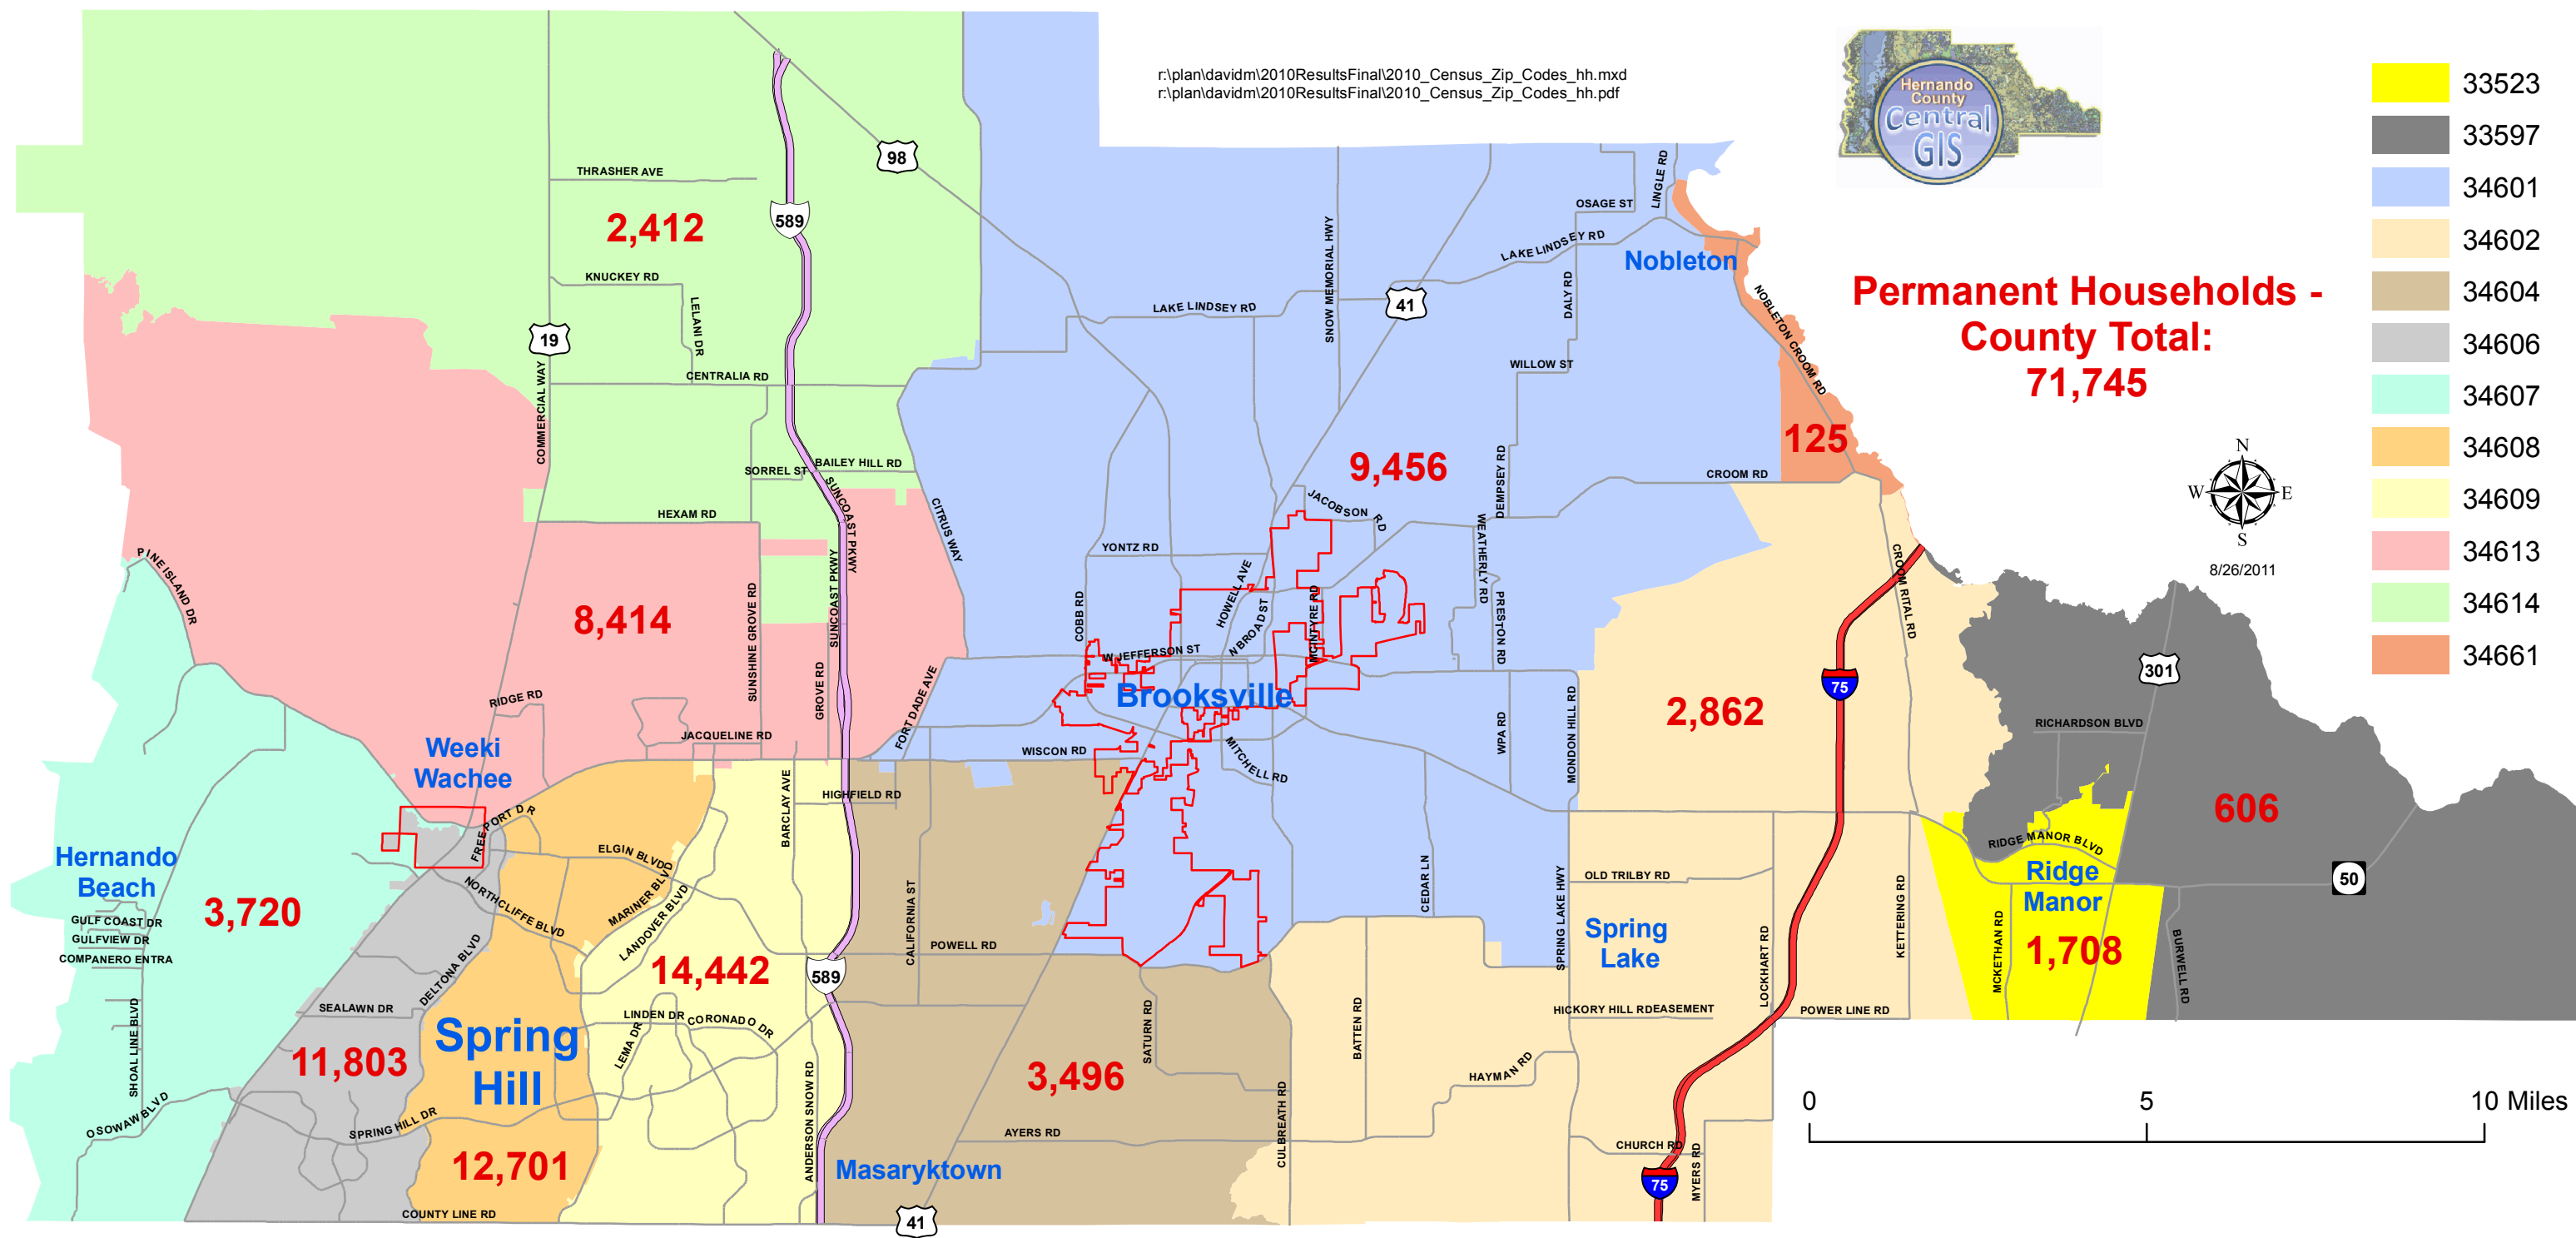

2010 Census: Dwelling Units (DU) by Zip Code Tabulation Areas* (ZCTA) - Hernando County, Florida

Source: US Census Bureau <http://www.census.gov/cgi-bin/geo/shapefiles2010/file-download>

* Only the Hernando County portion is shown for zip codes 33523 (Dade City Post Office) and 33597. (Webster Post Office)

2010 Census: Households (HH) by Zip Code Tabulation Areas* (ZCTA) - Hernando County, Florida

Source: US Census Bureau <http://www.census.gov/cgi-bin/geo/shapefiles2010/file-download>

* Only the Hernando County portion is shown for zip codes 33523 (Dade City Post Office) and 33597. (Webster Post Office)