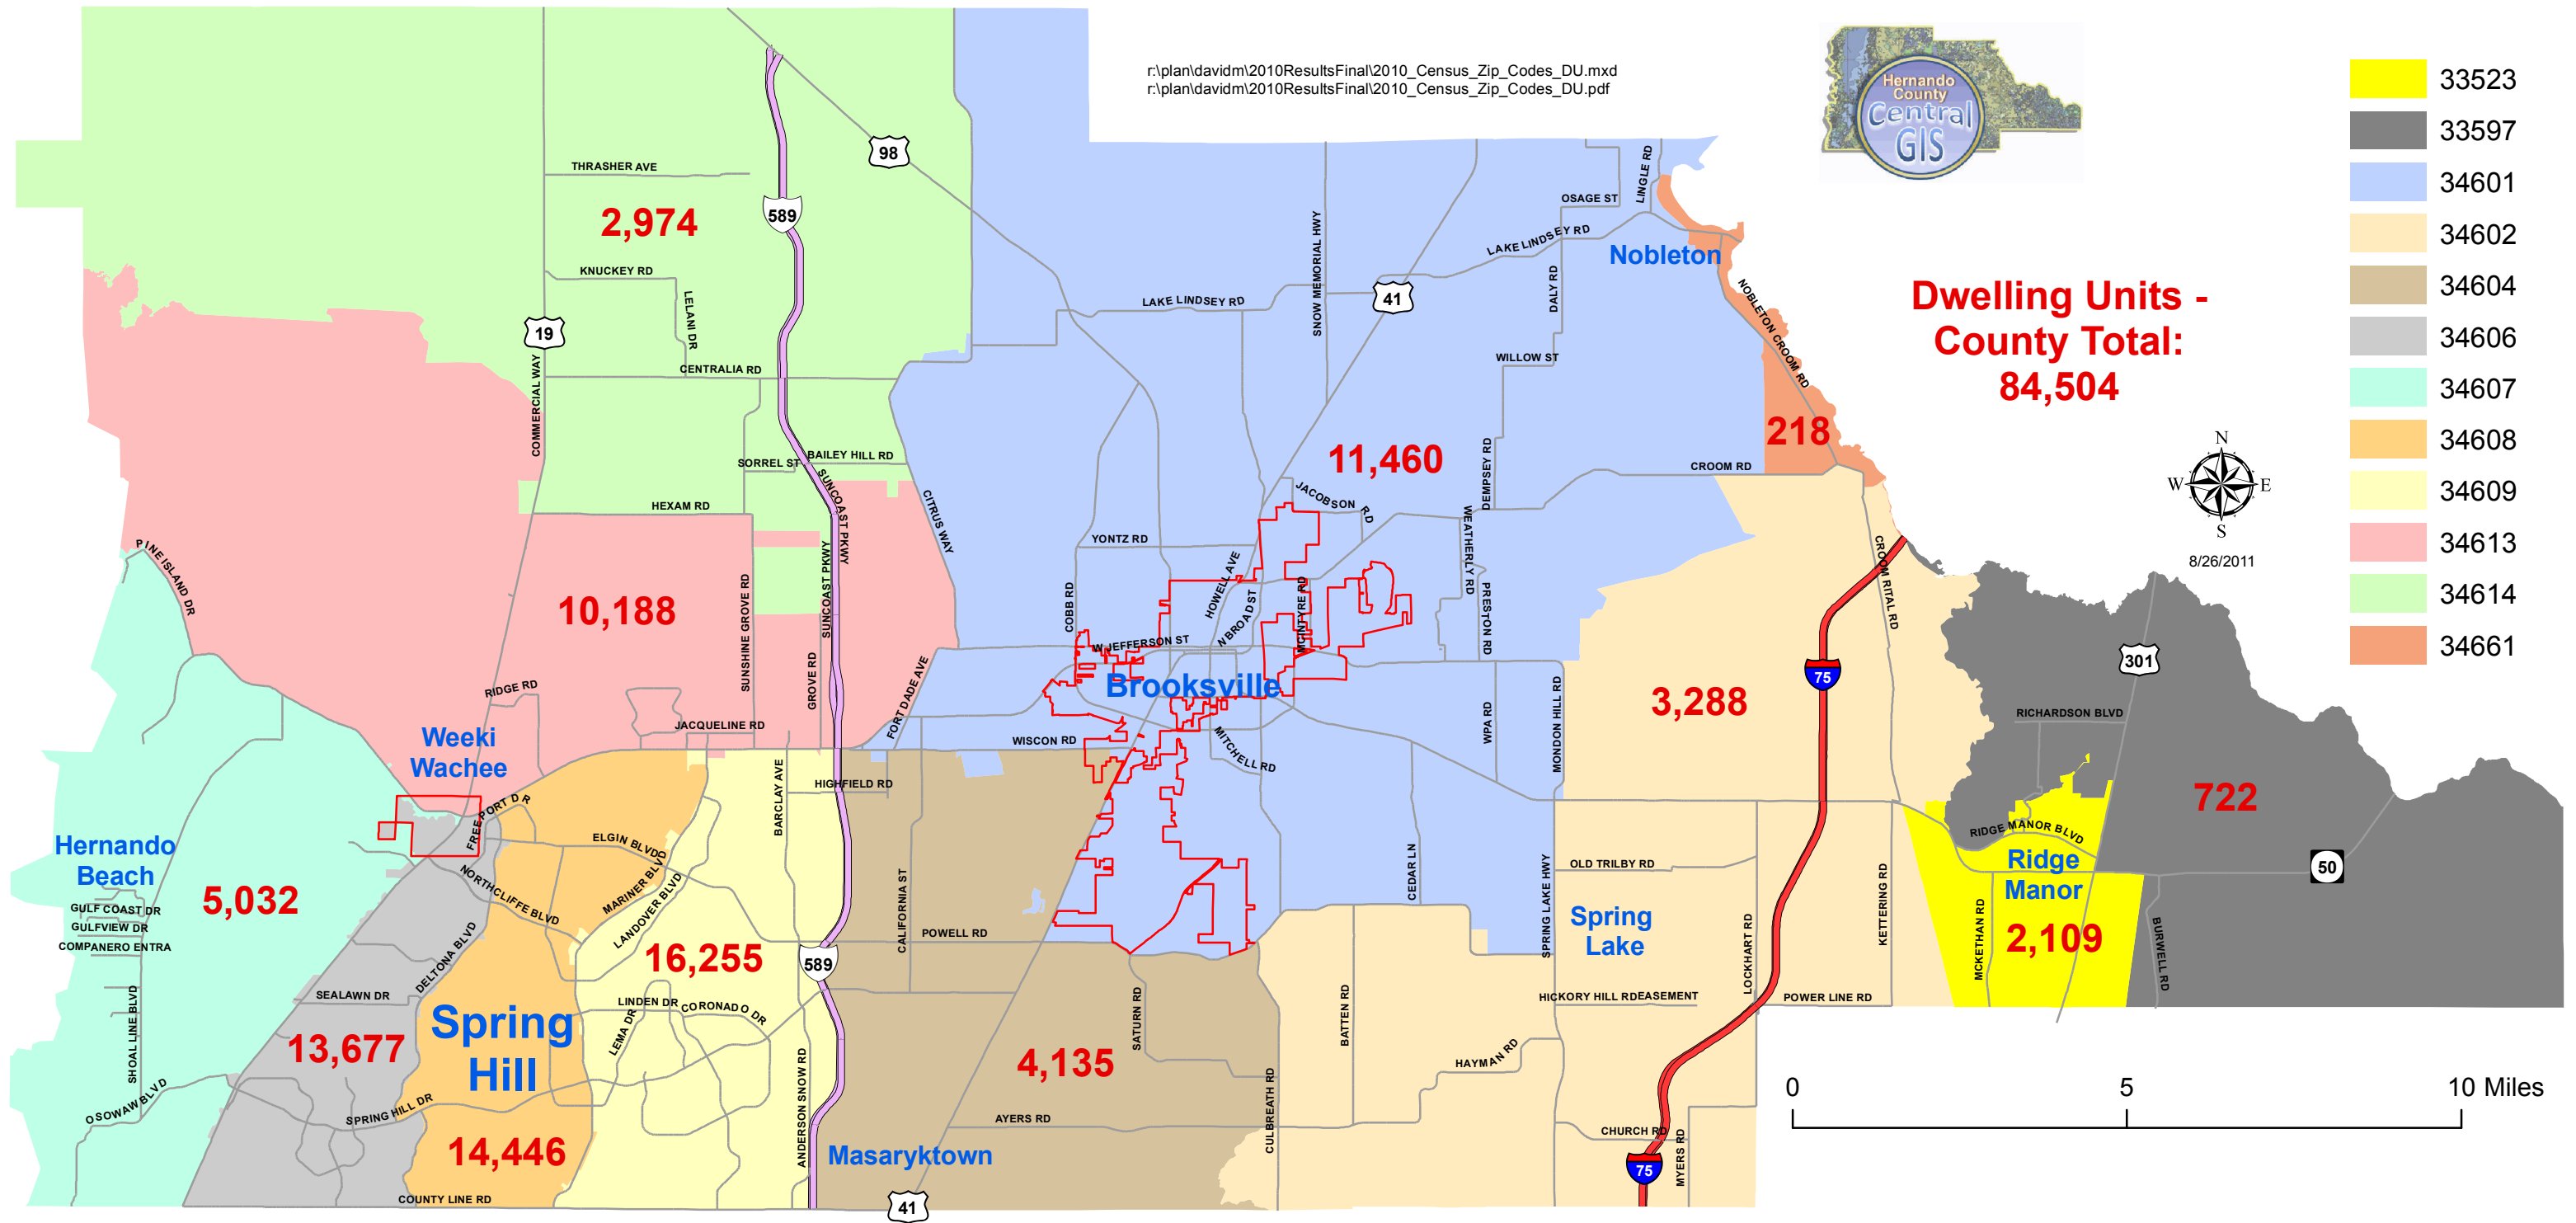

2010 Census: Dwelling Units (DU) by Zip Code Tabulation Areas* (ZCTA) - Hernando County, Florida

Source: US Census Bureau <http://www.census.gov/cgi-bin/geo/shapefiles2010/file-download>

* Only the Hernando County portion is shown for zip codes 33523 (Dade City Post Office) and 33597. (Webster Post Office)

2010 Census: Households (HH) by Zip Code Tabulation Areas* (ZCTA) - Hernando County, Florida

Source: US Census Bureau <http://www.census.gov/cgi-bin/geo/shapefiles2010/file-download>

* Only the Hernando County portion is shown for zip codes 33523 (Dade City Post Office) and 33597. (Webster Post Office)