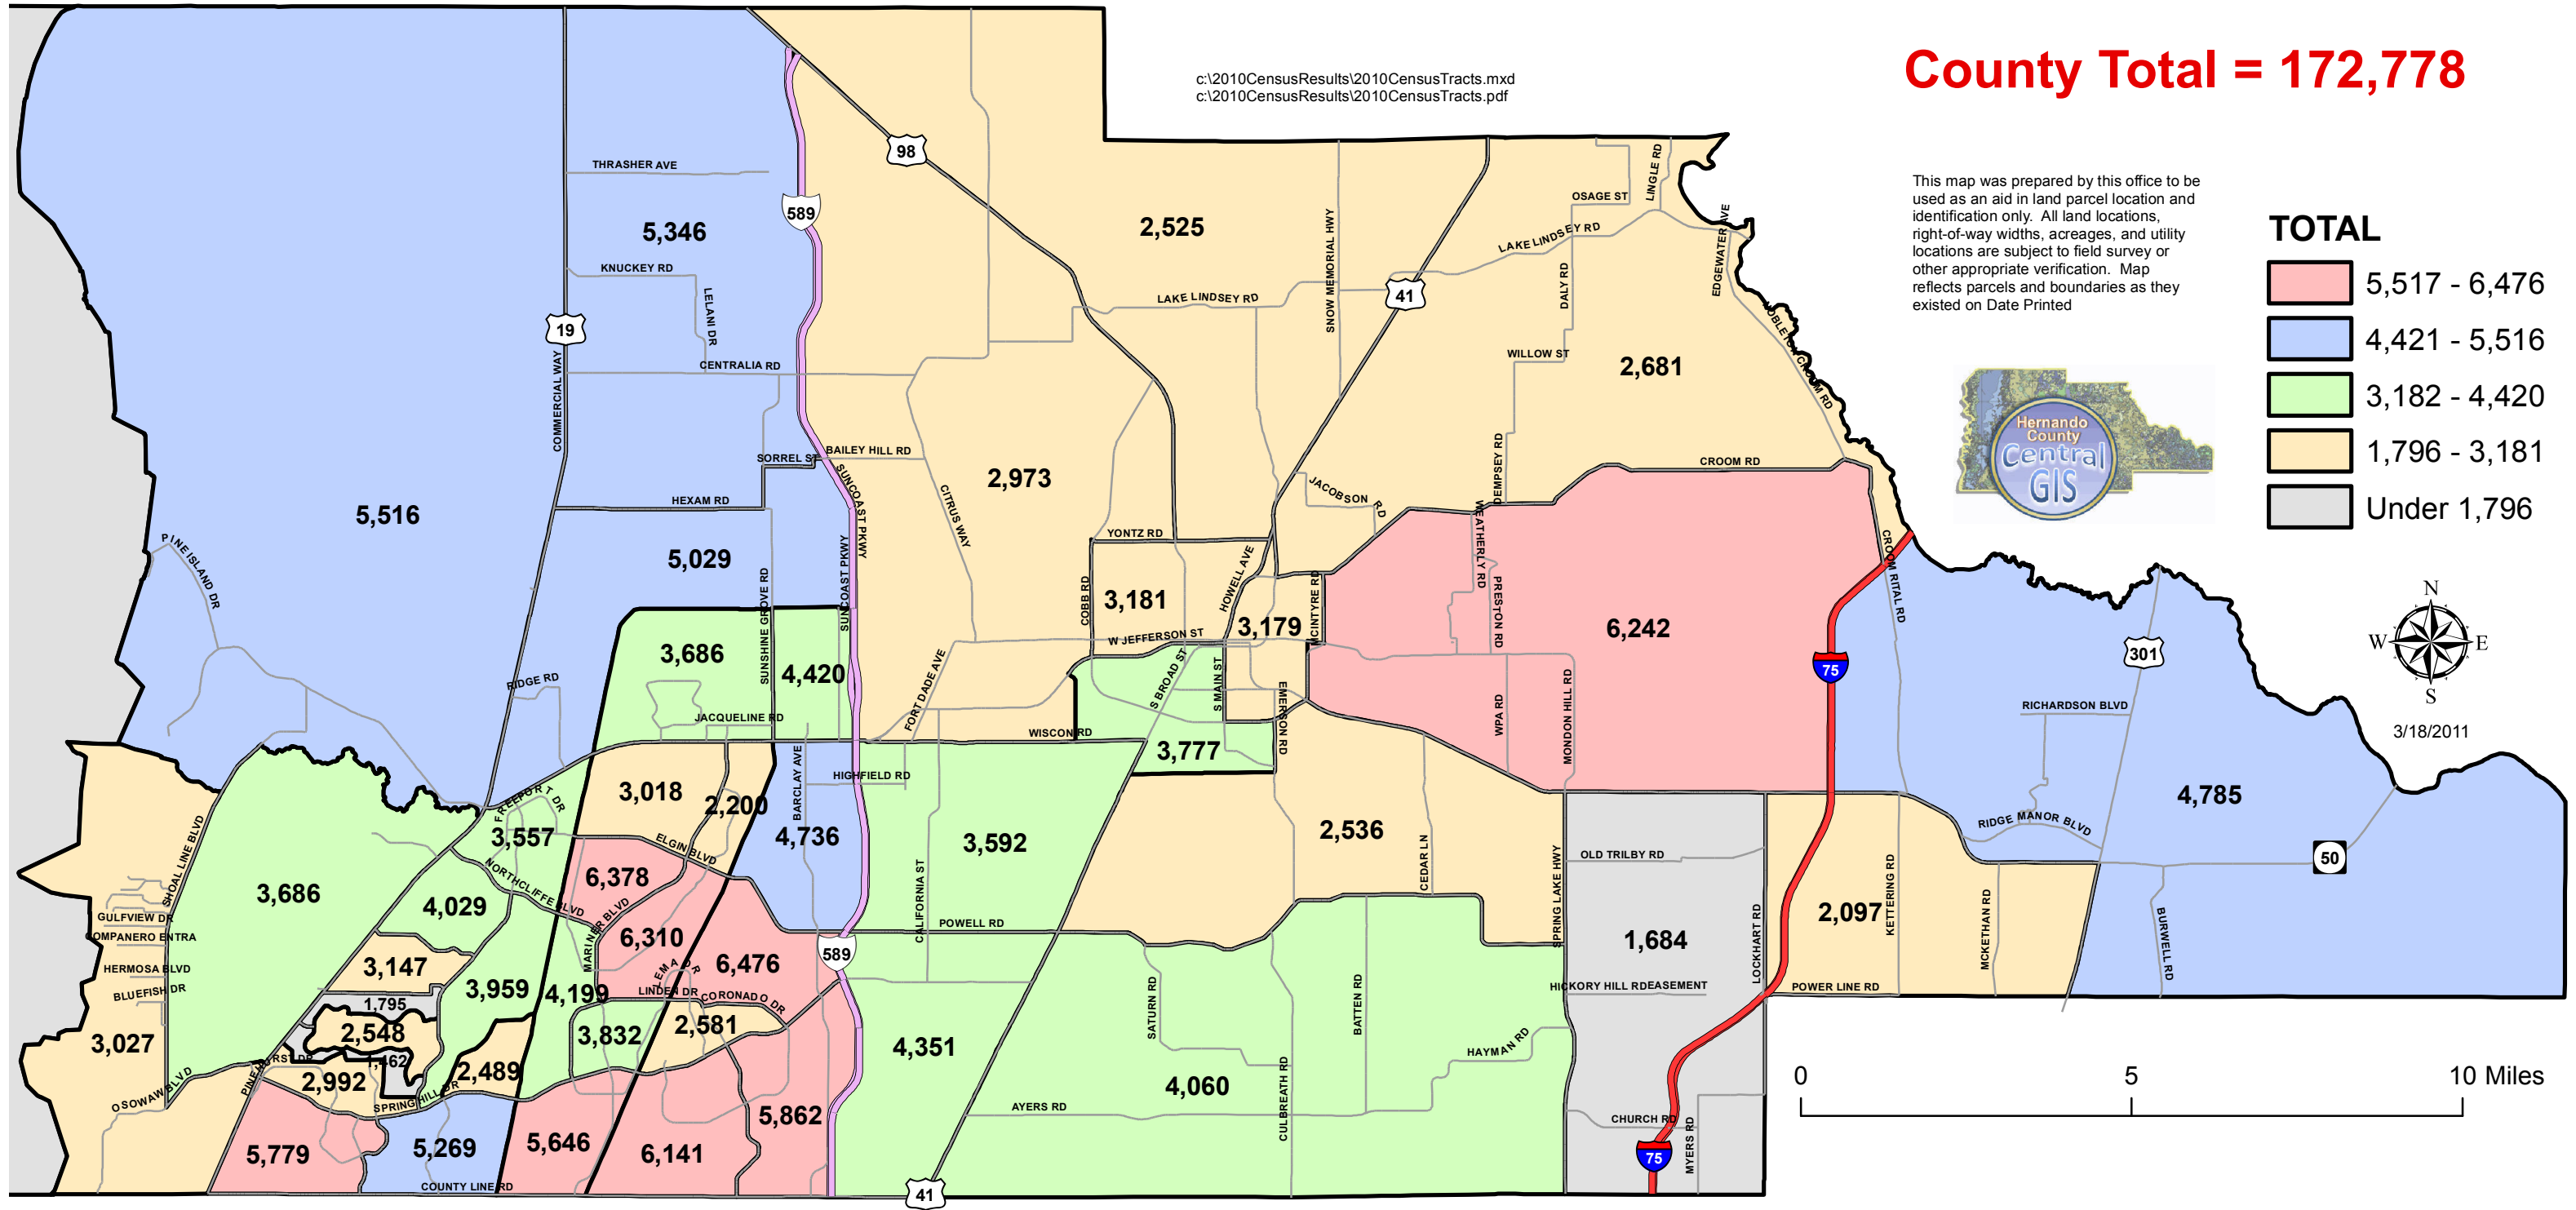

# Population of 2010 Census Tracts - Hernando County, FL

**County Total = 172,778**

c:\2010CensusResults\2010CensusTracts.mxd  
c:\2010CensusResults\2010CensusTracts.pdf

Source: US Census Bureau <http://factfinder2.census.gov/>