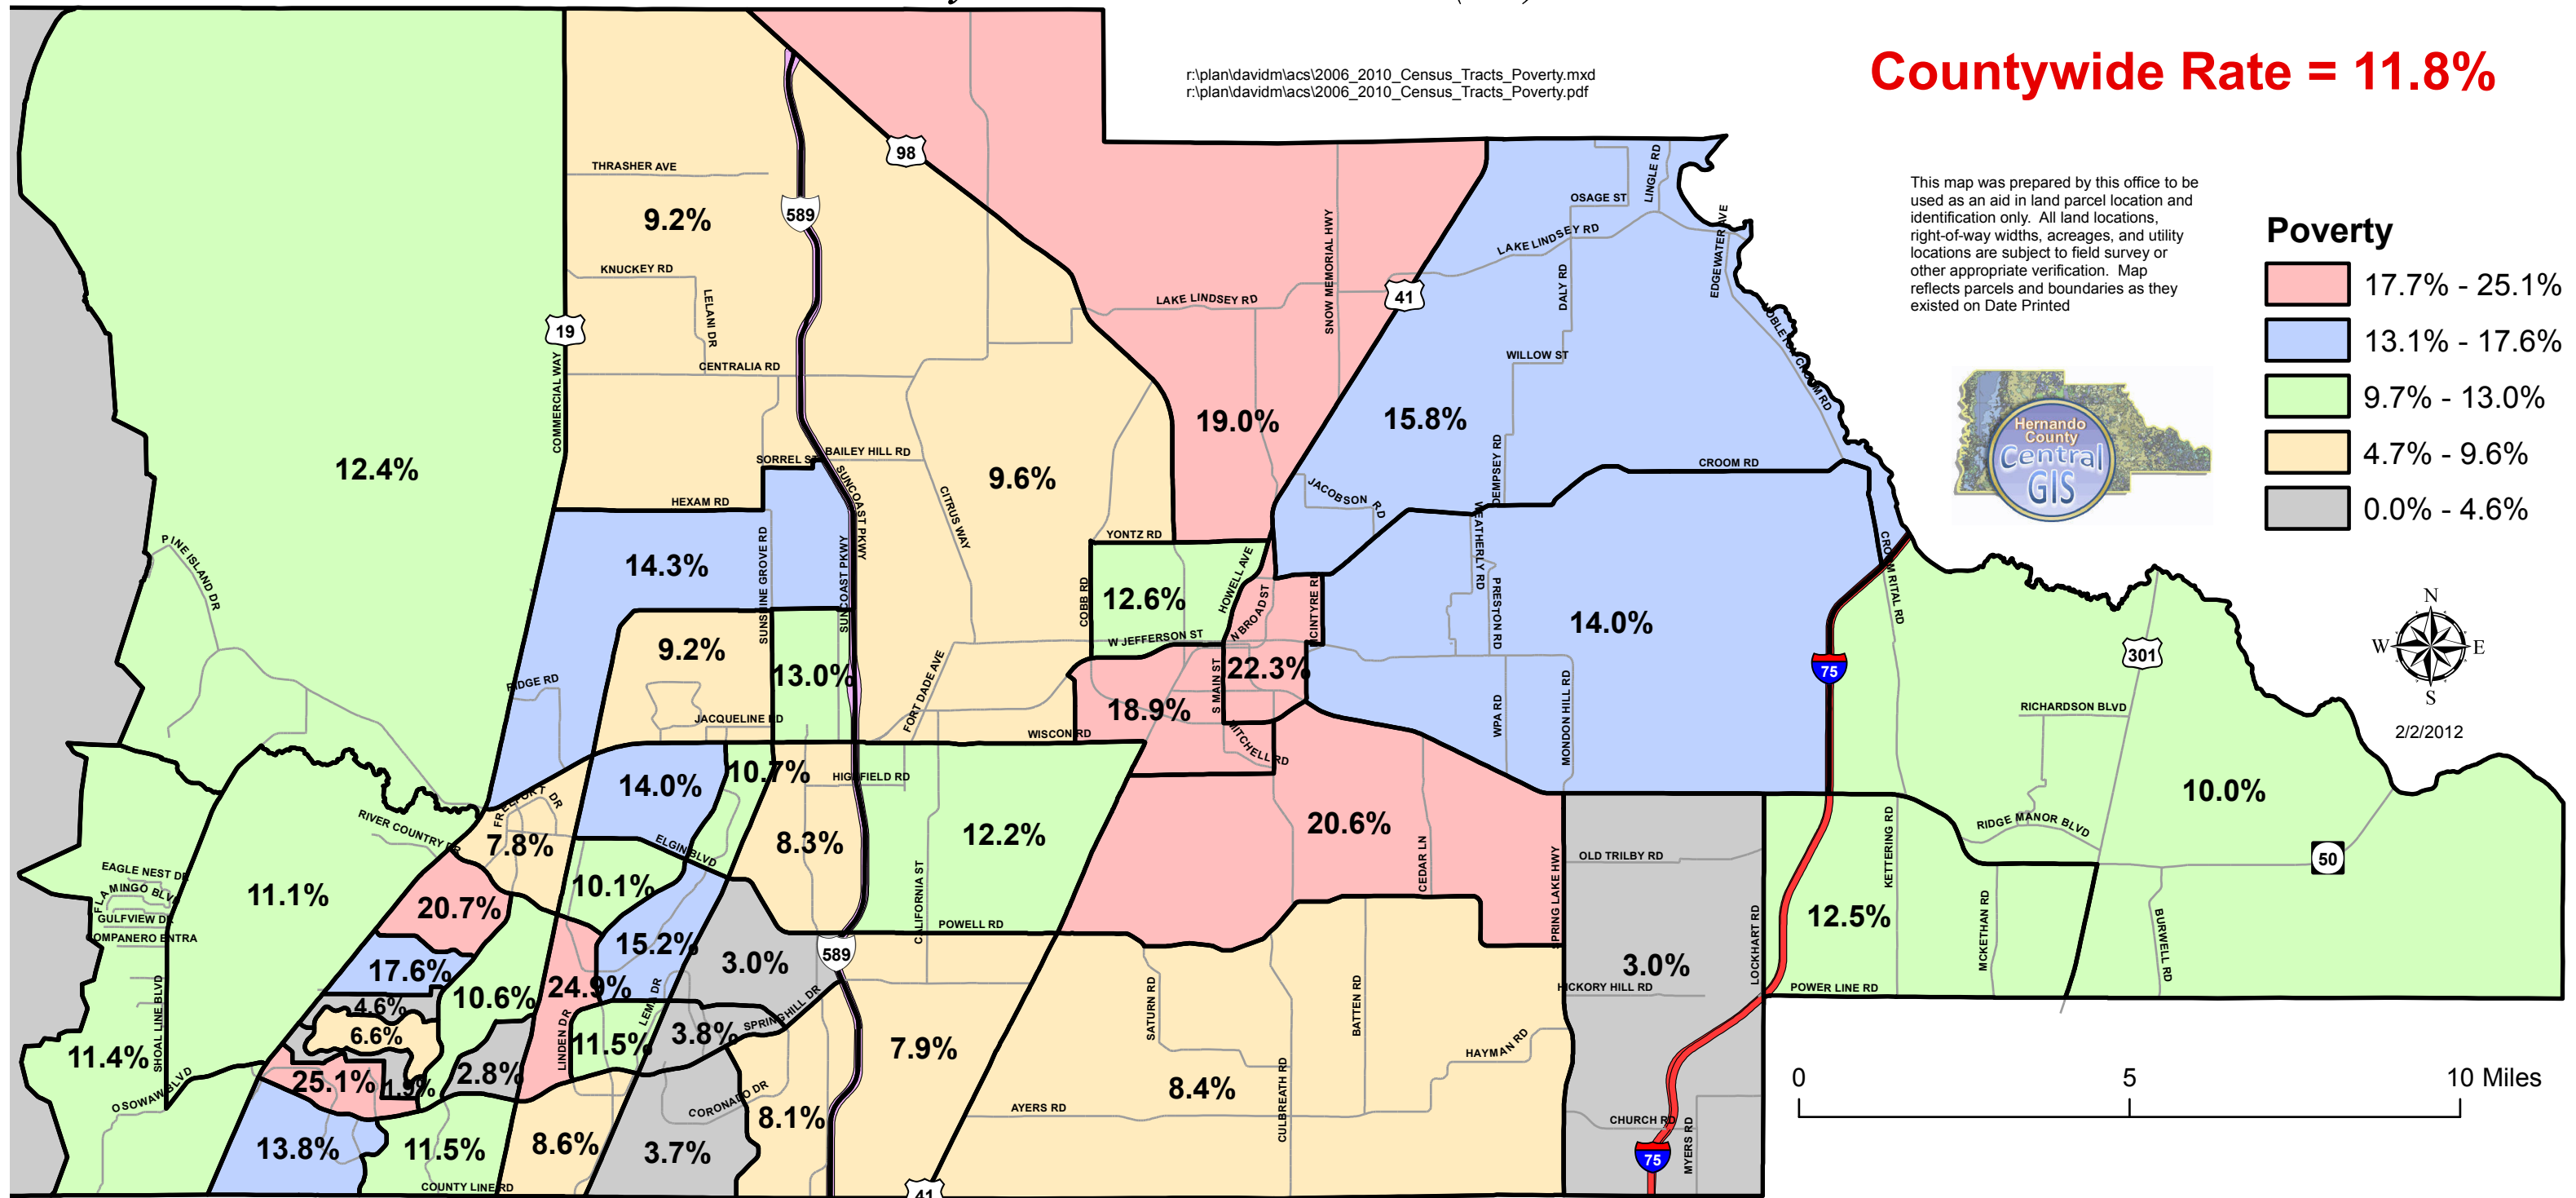

Percent of Persons Below Poverty Level: Hernando County, FL By 2010 Census Tract (44)

r:\plan\daavidmlacs\2006_2010_Census_Tracts_Poverty.mxd
r:\plan\daavidmlacs\2006_2010_Census_Tracts_Poverty.pdf

Countywide Rate = 11.8%

Source: US Census Bureau <http://factfinder2.census.gov/> Table S1701 "Poverty Status in the Past 12 Months" - American Community Survey (ACS) 2006-2010