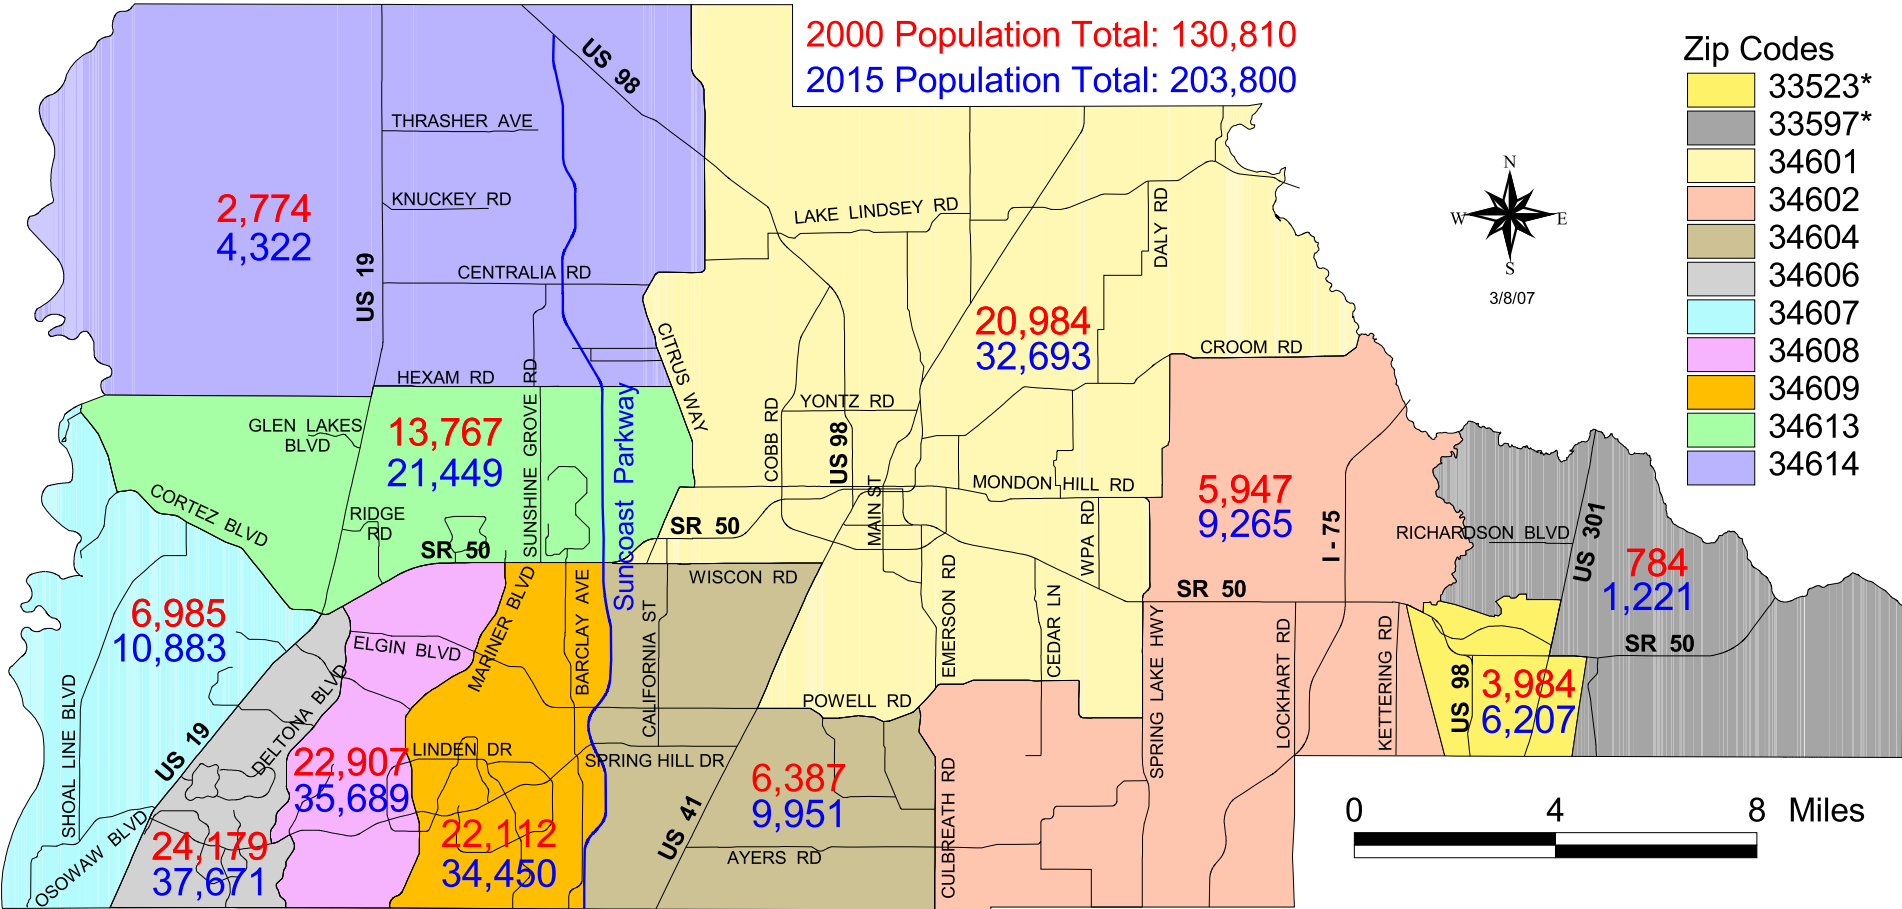

Hernando County Population by Zip Code

* Includes Hernando County portion only;
 Source: U.S. Census Bureau; Bureau of Economic and Business Research; (BEBR)
 Zip Code 34604 was split off from 34609 on July 1, 2000.
 Note: Projections for year 2015 are statistical estimates of Census 2000 share.