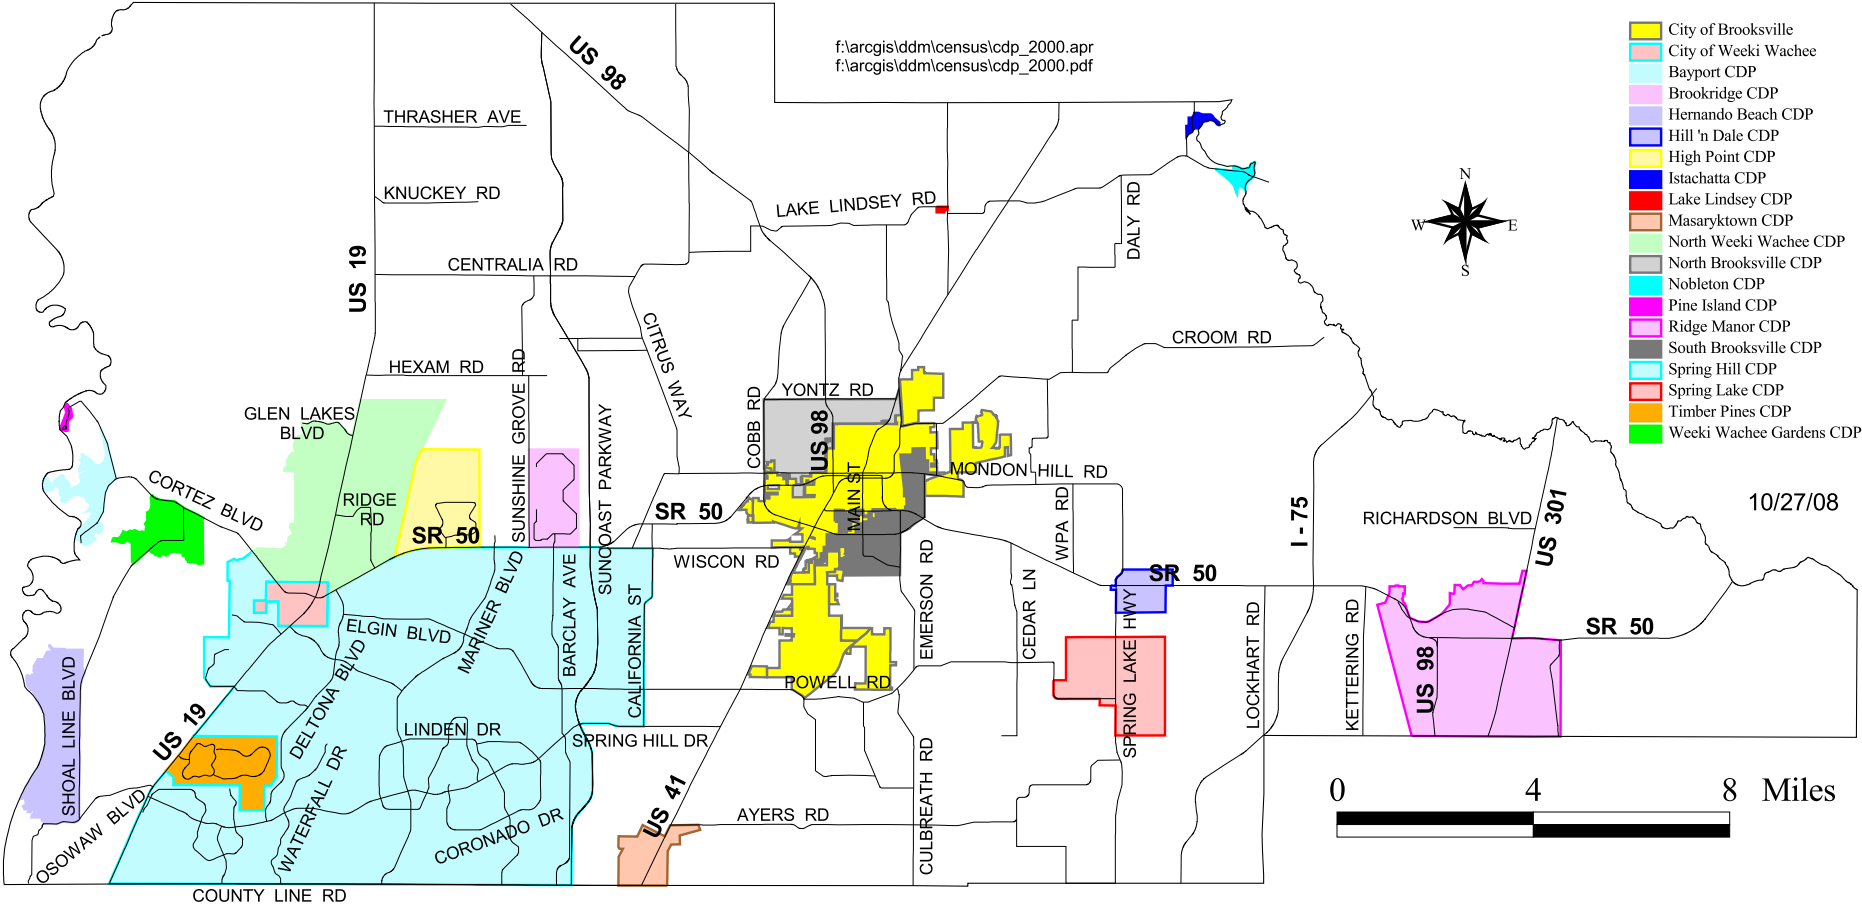

# Census 2000: Cities and Communities\* of Hernando County, FL

- City of Brooksville
- City of Weeki Wachee
- Bayport CDP
- Brookridge CDP
- Hernando Beach CDP
- Hill 'n Dale CDP
- High Point CDP
- Istachatta CDP
- Lake Lindsey CDP
- Masaryktown CDP
- North Weeki Wachee CDP
- North Brooksville CDP
- Nobleton CDP
- Pine Island CDP
- Ridge Manor CDP
- South Brooksville CDP
- Spring Hill CDP
- Spring Lake CDP
- Timber Pines CDP
- Weeki Wachee Gardens CDP

\* CDP - Census Designated (Unincorporated) Place