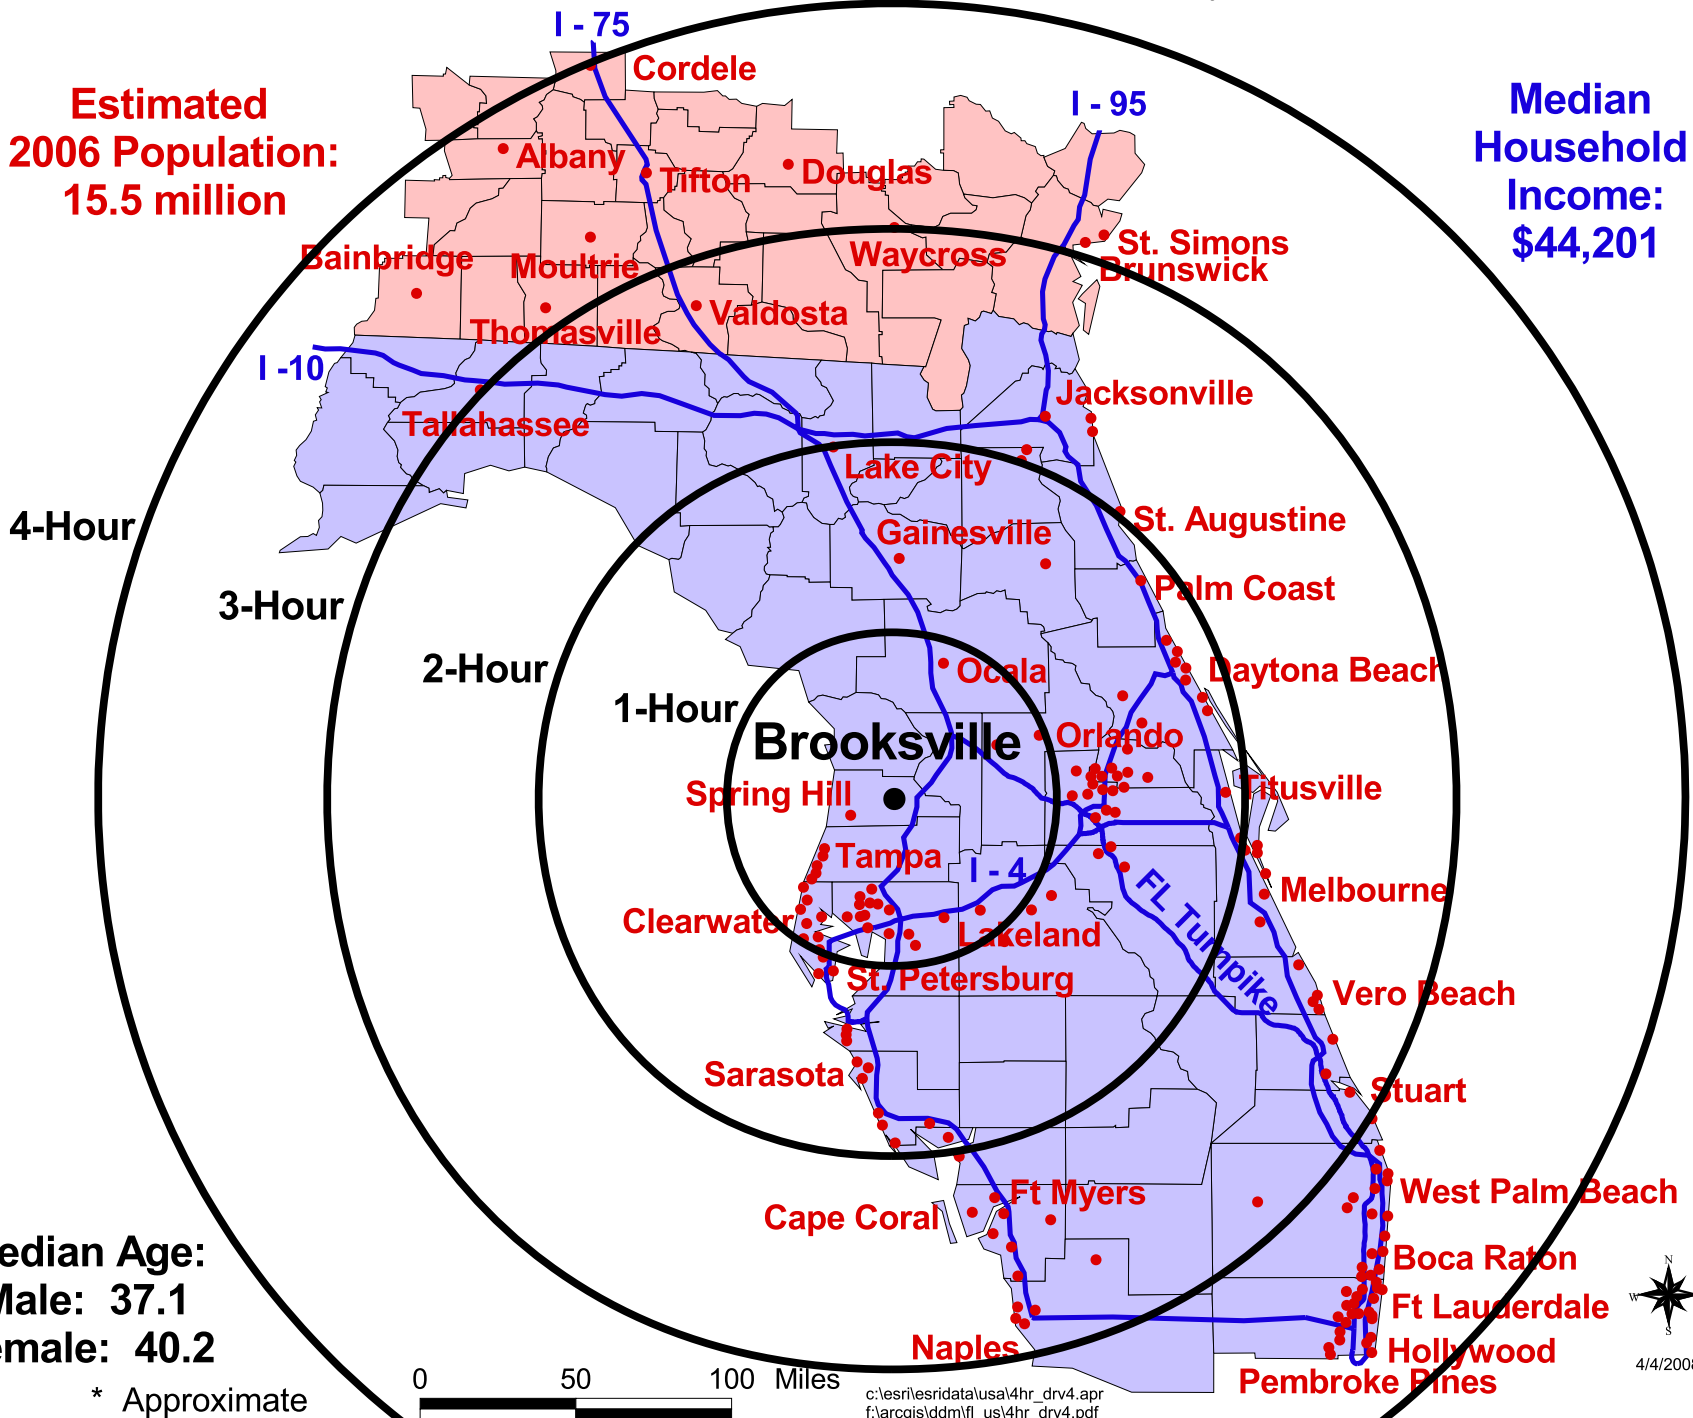

Selected Communities within 4-Hour DriveTime* of Brooksville, Florida

**Estimated
2006 Population:
15.5 million**

**Median
Household
Income:
\$44,201**

4-Hour

3-Hour

2-Hour

1-Hour

Brooksville

**Median Age:
Male: 37.1
Female: 40.2**

* Approximate

0 50 100 Miles

c:\esri\esridata\usa\4hr_drv4.apr
f:\arcgis\ddm\fl_us\4hr_drv4.pdf

4/4/2008