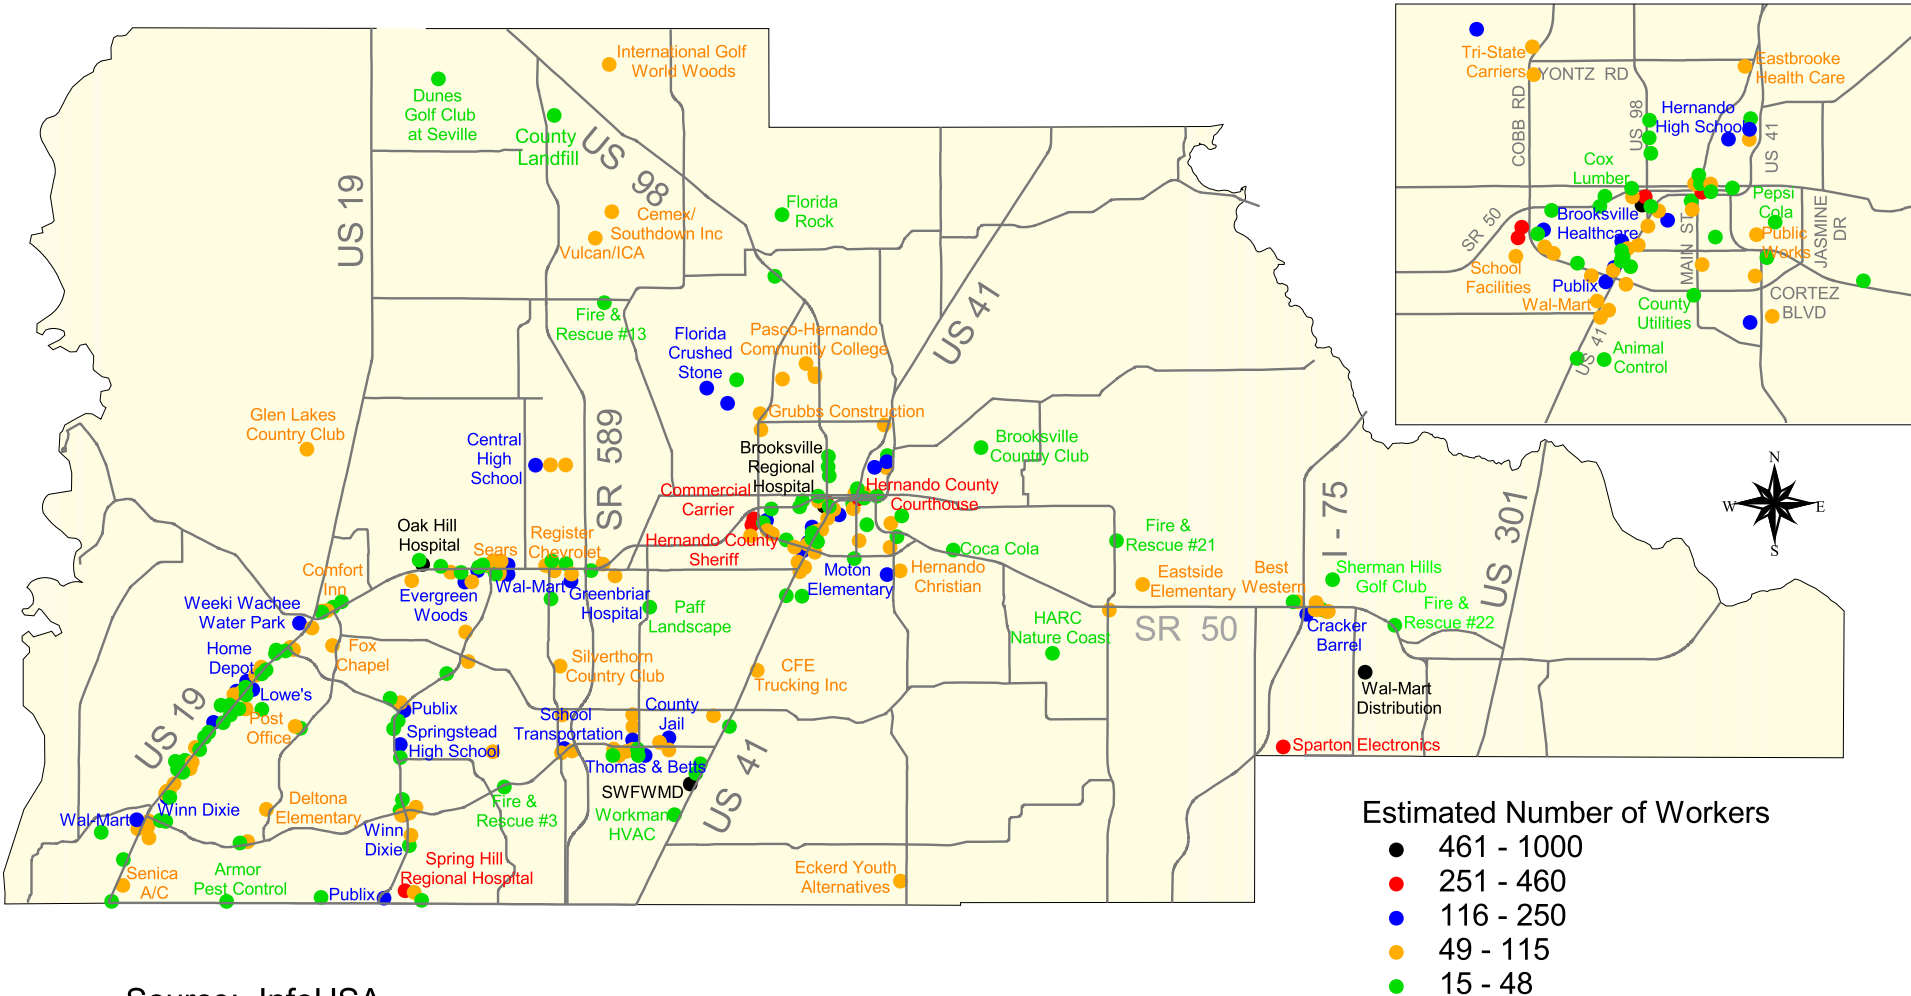

Worker Locations in Hernando County, Florida

(Selected sites by Number of Workers)

Source: InfoUSA

0 4 8 Miles

r:\plan\ david\lesri\census\cbg2.apr
r:\plan\ david\mar\data\hp4550\workers.prt