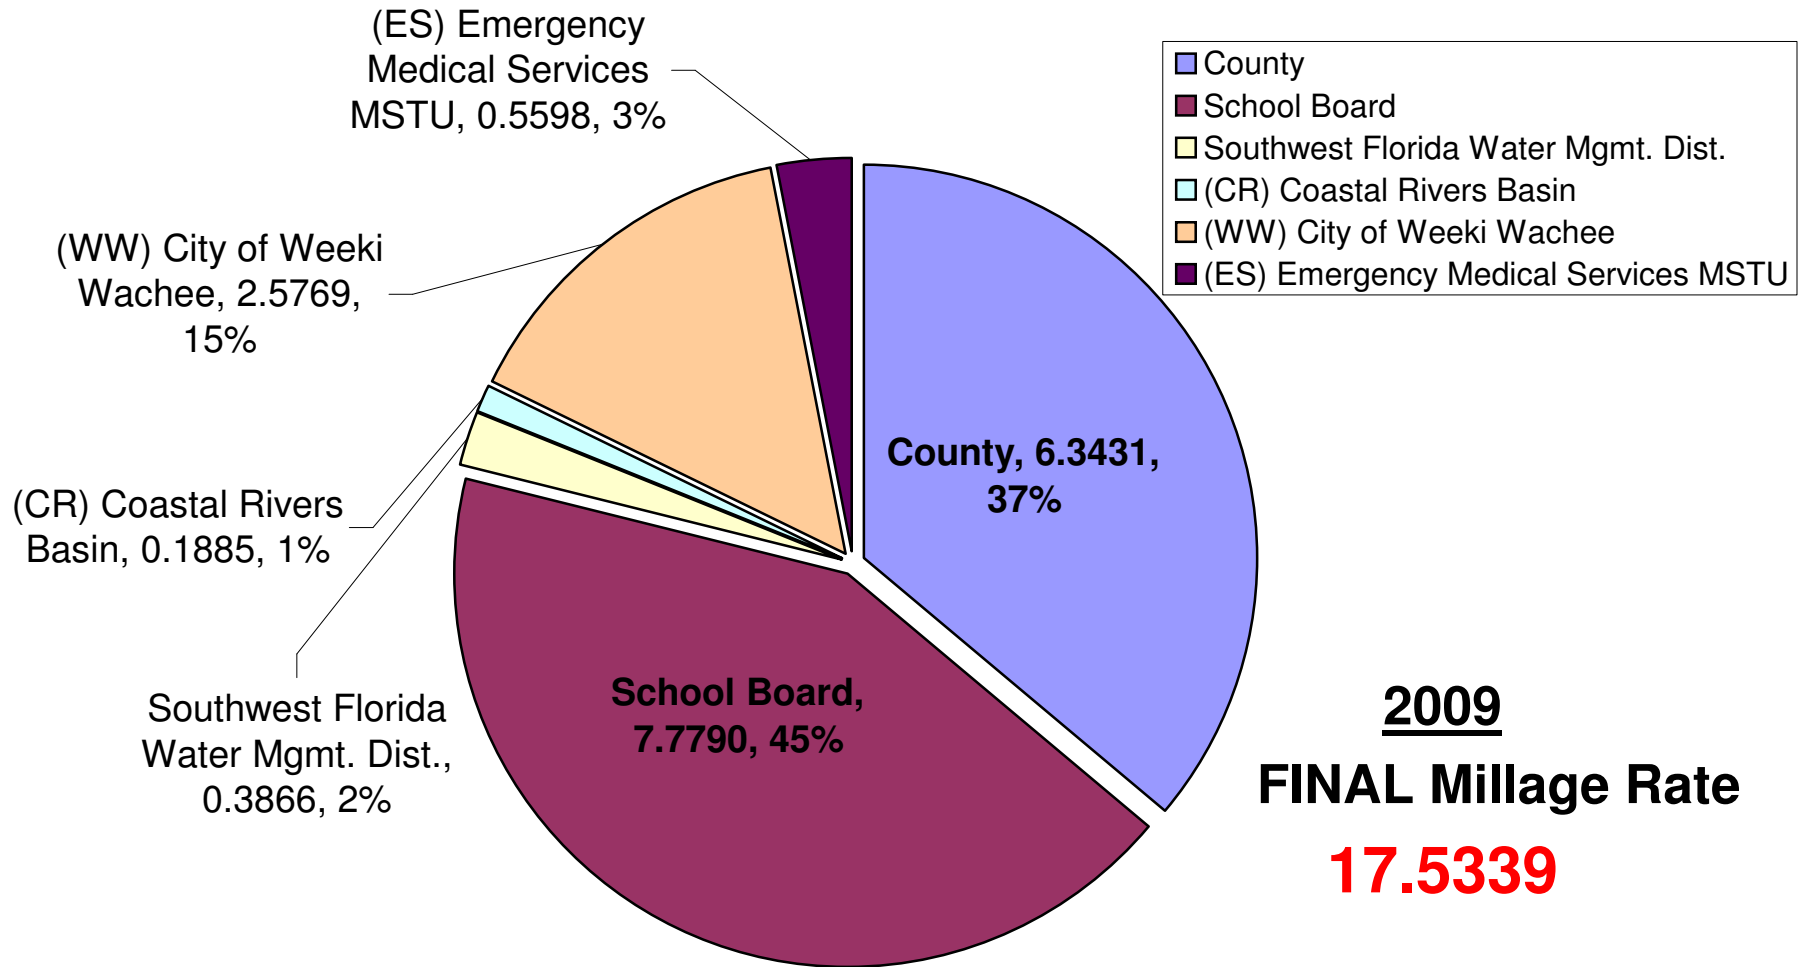

Coastal Rivers Basin - EMS Weeki Wachee (CRWWES)

School comprised of : Required Local Effort;
Discretionary and Capital Outlay; Voted Debt Service

County comprised of: General Fund; Transportation Trust;
County Health; Recreation and Sensitive Lands